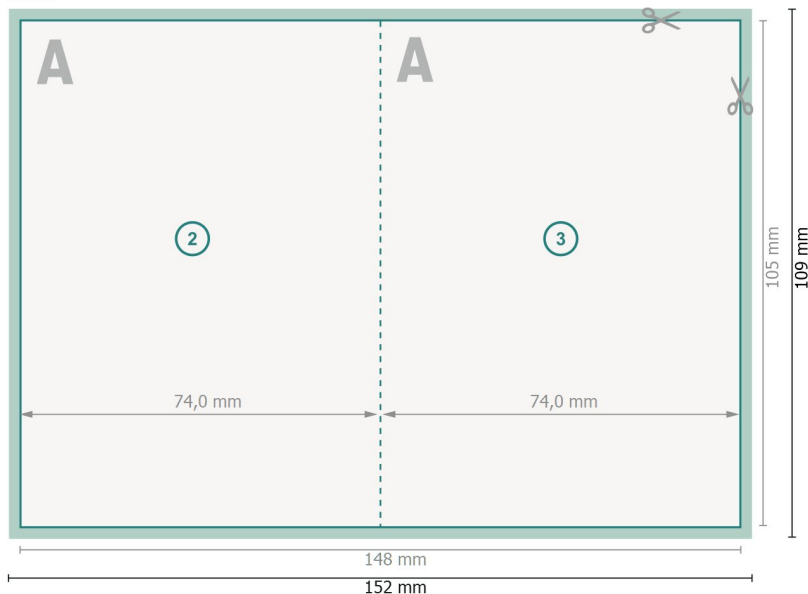

Folded Leaflets Portrait, A7

4 pages, 1 fold

Outside

Inside

Dataformat (incl. 2 mm bleed):
15,2 x 10,9 cm

bleed:
2 mm

Trimmed size:
14,8 x 10,5 cm

Trimmed size (closed):
7,4 x 10,5 cm

Safety margin:
4 mm

Maintaining space between the text/information and the edge of the trimmed format prevents undesirable cuts.

Explanation of symbols

- Bleed
- Reading direction
- Trimmed size
- Data format
- We will cut/perforate your product here
- Creasing/Folding

Please note:

Allow for trim allowance and safety margin according to instructions.

Arrange background graphics, images or graphics up to the edge of the data format.

Tolerances may occur during production due to cutting, punching and folding processes.