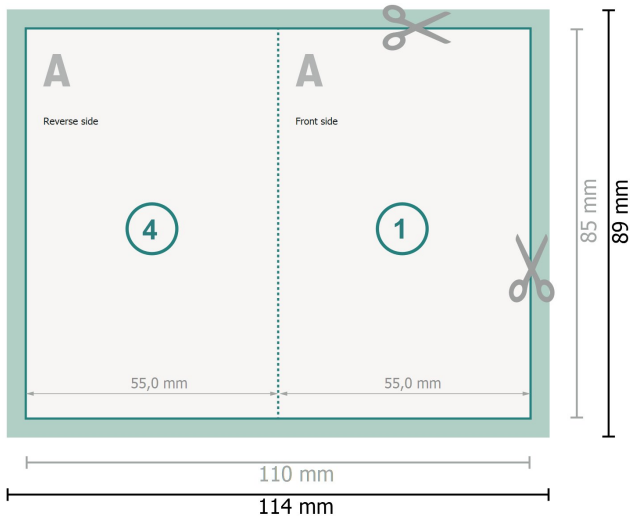

Fold. business card Portrait, 5.5 x 8.5 cm

1 fold

Dataformat (incl. 2 mm bleed):

11,4 x 8,9 cm

bleed:

2 mm

Trimmed size:

11 x 8,5 cm

Trimmed size (closed):

5,5 x 8,5 cm

Safety margin:

4 mm

Maintaining space between the text/information and the edge of the trimmed format prevents undesirable cuts.

Explanation of symbols

 Bleed

 Reading direction

 Trimmed size

 Data format

 Creasing/Folding

Please note:

Allow for trim allowance and safety margin according to instructions.

Arrange background graphics, images or graphics up to the edge of the data format.