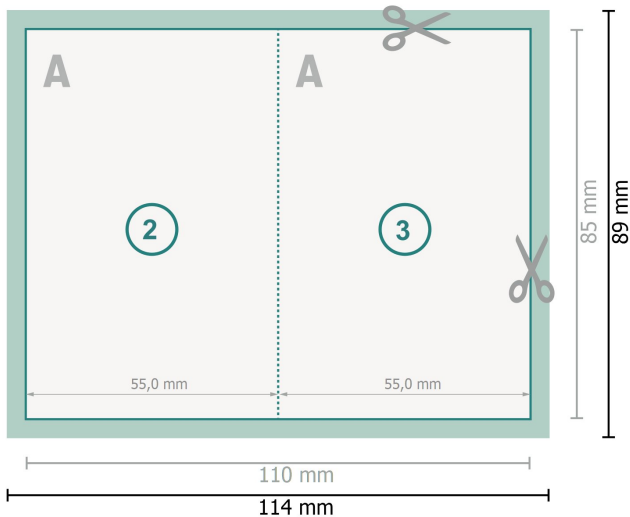

Fold. business card Portrait, 5.5 x 8.5 cm

1 fold

Dataformat (incl. 2 mm bleed):

11,4 x 8,9 cm

bleed:

2 mm

Trimmed size:

11 x 8,5 cm

Trimmed size (closed):

5,5 x 8,5 cm

Safety margin:

4 mm

Maintaining space between the text/information and the edge of the trimmed format prevents undesirable cuts.

Explanation of symbols

 Bleed

 Reading direction

 Trimmed size

 Data format

 Creasing/Folding

Please note:

Allow for trim allowance and safety margin according to instructions.

Arrange background graphics, images or graphics up to the edge of the data format.