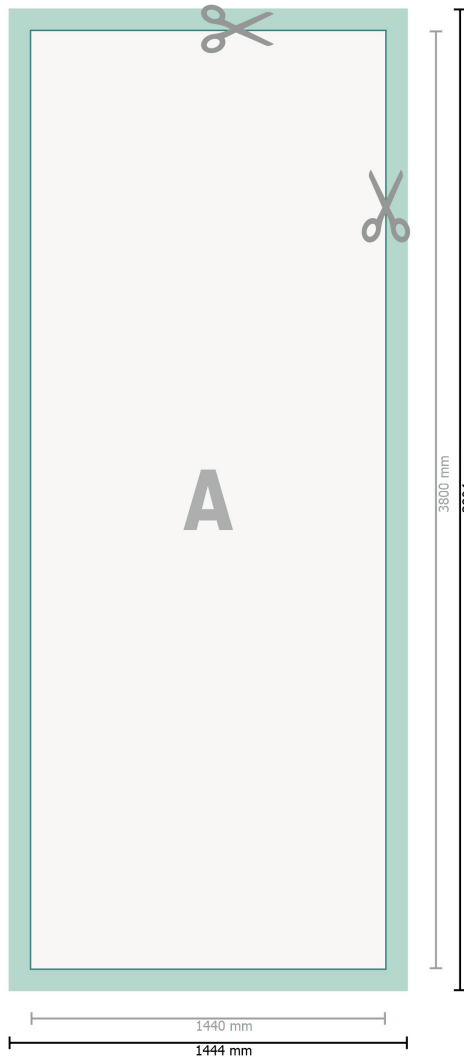

Photo wallpaper, 144 x 380 cm

**Dataformat (incl. 2 mm bleed):**

144,4 x 380,4 cm

Trimmed size:

144 x 380 cm

bleed:

2 mm

Safety margin:

4 mm

Maintaining space between the text/information and the edge of the trimmed format prevents undesirable cuts.

Explanation of symbols

-  Bleed
-  Reading direction
-  Trimmed size
-  Data format
-  We will cut/perforate your product here

Please note:

Allow for trim allowance and safety margin according to instructions.

Arrange background graphics, images or graphics up to the edge of the data format.

Tolerances may occur during production due to cutting, punching and folding processes.