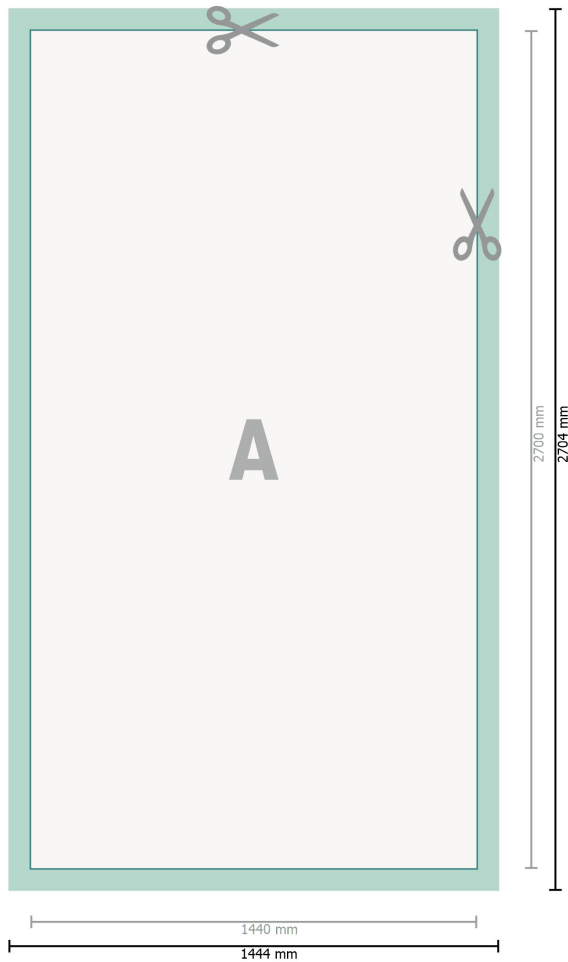

Photo wallpaper, 144 x 270 cm

**Dataformat (incl. 2 mm bleed):**

144,4 x 270,4 cm

Trimmed size:

144 x 270 cm

bleed:

2 mm

Safety margin:

4 mm

Maintaining space between the text/information and the edge of the trimmed format prevents undesirable cuts.

Explanation of symbols

 Bleed

 Reading direction

 Trimmed size

 Data format

 We will cut/perforate your product here

Please note:

Allow for trim allowance and safety margin according to instructions.

Arrange background graphics, images or graphics up to the edge of the data format.

Tolerances may occur during production due to cutting, punching and folding processes.