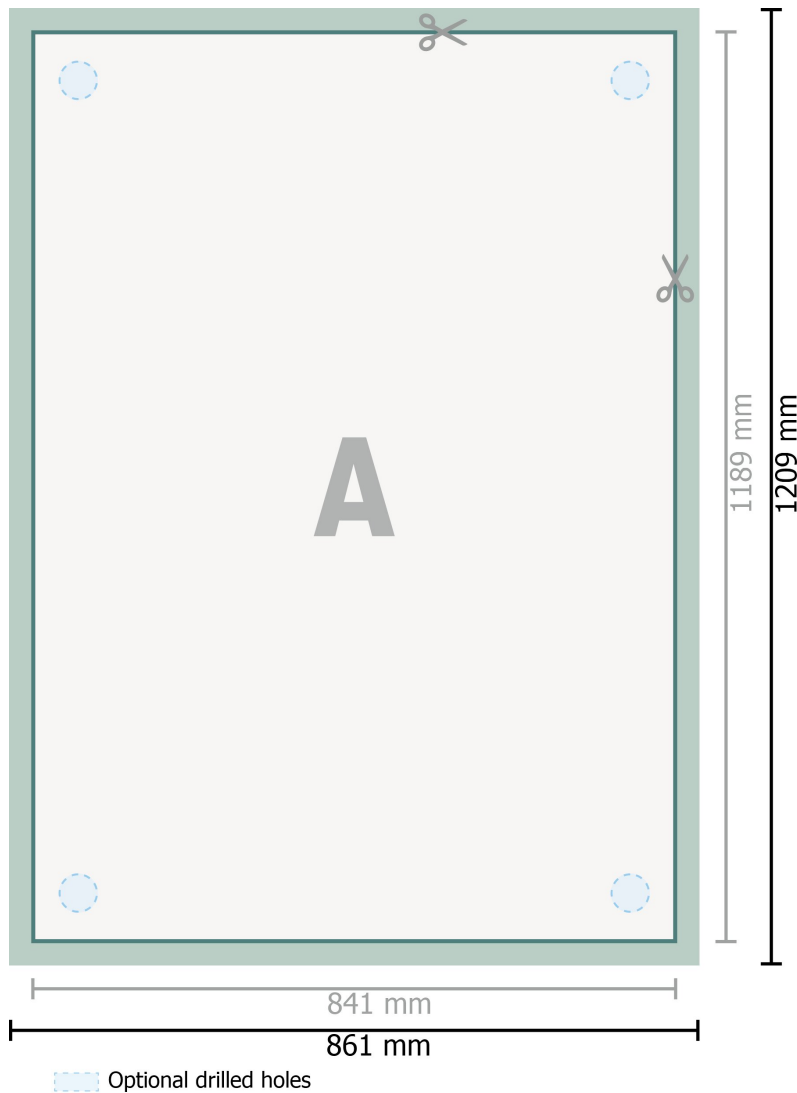

Aluminium composite boards, A0

**Dataformat (incl. 10 mm bleed):**

86,1 x 120,9 cm

Trimmed size:

84,1 x 118,9 cm

bleed:

10 mm

Safety margin:

4 mm

Maintaining space between the text/information and the edge of the trimmed format prevents undesirable cuts.

Explanation of symbols

 Bleed

 Reading direction

 Trimmed size

 Data format

 We will cut/perforate your product here

Please note:

Allow for trim allowance and safety margin according to instructions.

Arrange background graphics, images or graphics up to the edge of the data format.

Tolerances may occur during production due to cutting, punching and folding processes.