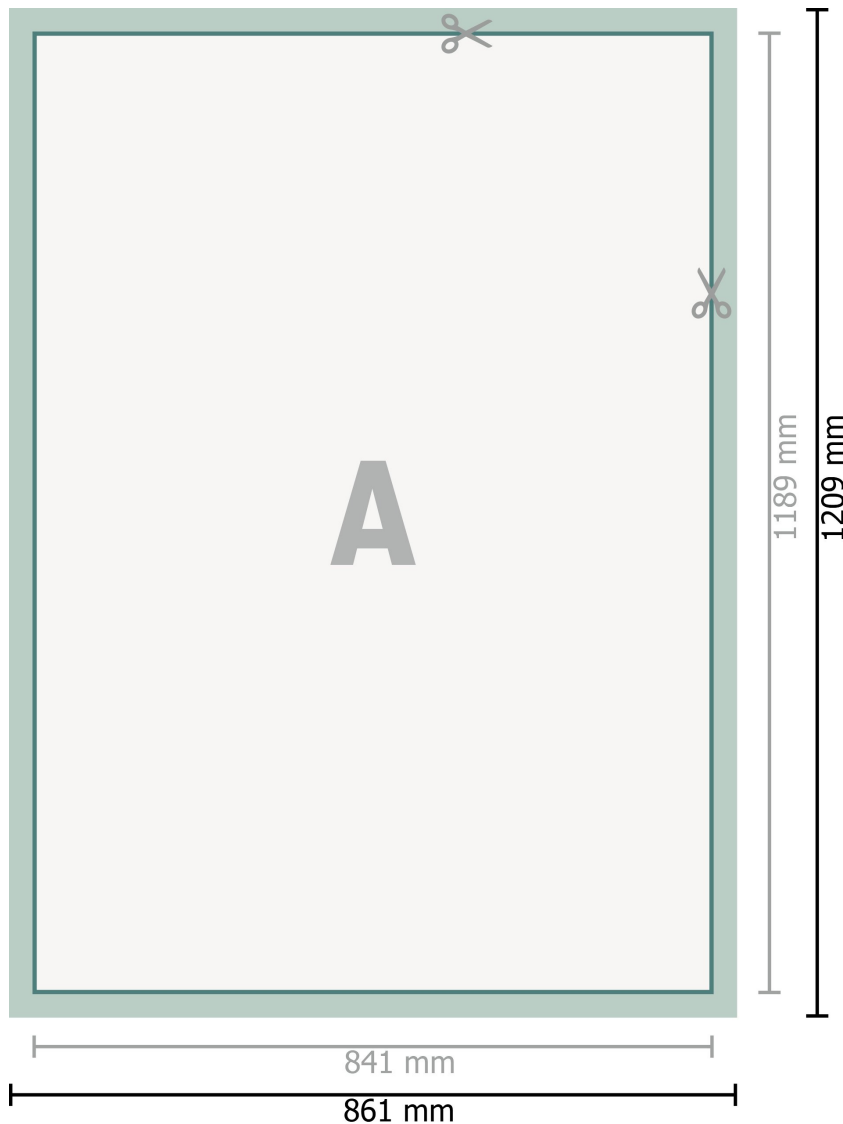

Fabric Posters, print incl. aluminium profiles, A0

**Dataformat (incl. 10 mm inlay):**

86,1 x 120,9 cm

Inlay:

10 mm

Trimmed size:

84,1 x 118,9 cm

Safety margin:

4 mm

Maintaining space between the text/information and the edge of the trimmed format prevents undesirable cuts.

Explanation of symbols

A Reading direction

—|— Trimmed size

—|— Data format

■ inlay

Please note:

Allow for trim allowance and safety margin according to instructions.

Arrange background graphics, images or graphics up to the edge of the data format.

Tolerances may occur during production due to cutting, punching and folding processes.