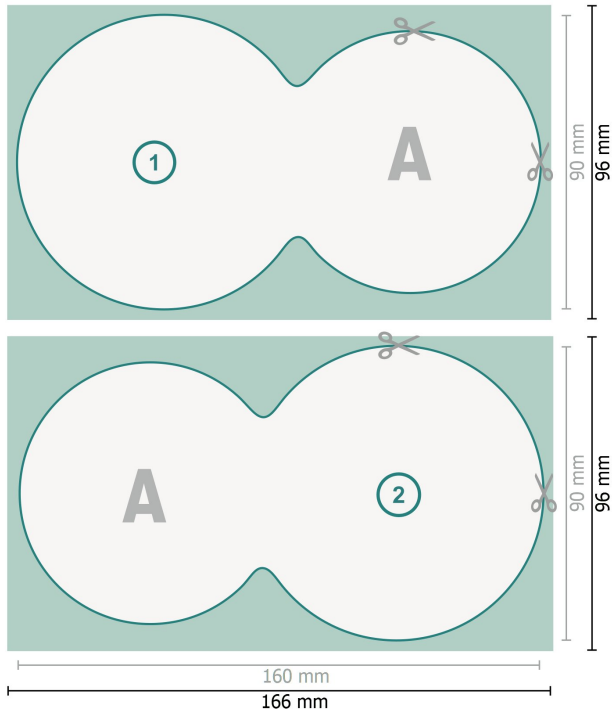

## Beer mats, Doublecircle, 16 x 9.0 cm, 4/4

**Dataformat (incl. 3 mm bleed):**

16,6 x 9,6 cm

**bleed:**

3 mm

**Trimmed size:**

16 x 9 cm

**Safety margin:**

4 mm

Maintaining space between the text/information and the edge of the trimmed format prevents undesirable cuts.

**Explanation of symbols**

- Bleed
- Reading direction
- Trimmed size
- Data format
- We will cut/perforate your product here

**Please note:**

Allow for trim allowance and safety margin according to instructions.

Arrange background graphics, images or graphics up to the edge of the data format.

Tolerances may occur during production due to cutting, punching and folding processes.