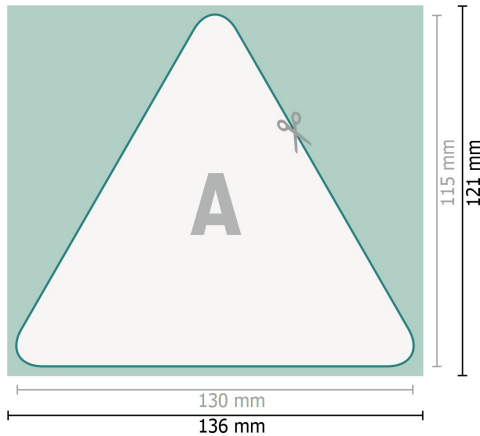

Beer mats, Triangle, 13 x 11.5 cm, 4/0

**Dataformat (incl. 3 mm bleed):**

13,6 x 12,1 cm

bleed:

3 mm

Trimmed size:

13 x 11,5 cm

Safety margin:

4 mm

Maintaining space between the text/information and the edge of the trimmed format prevents undesirable cuts.

Explanation of symbols

 Bleed

 Reading direction

 Trimmed size

 Data format

 We will cut/perforate your product here

Please note:

Allow for trim allowance and safety margin according to instructions.

Arrange background graphics, images or graphics up to the edge of the data format.

Tolerances may occur during production due to cutting, punching and folding processes.