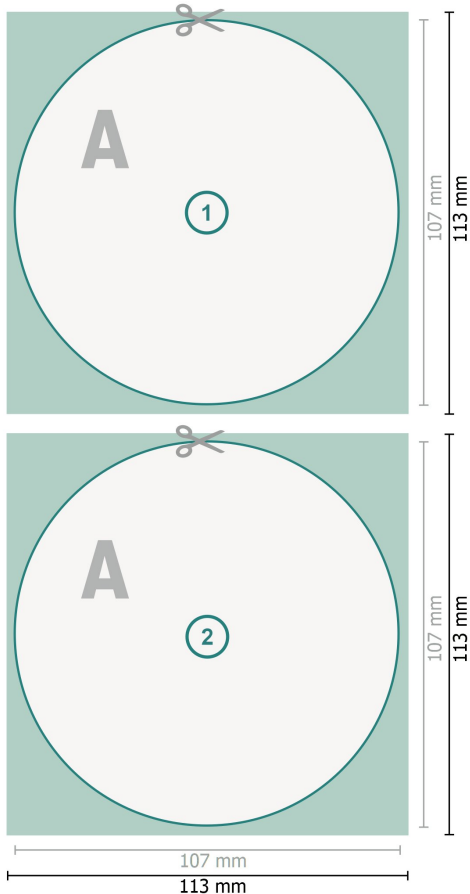

Beer mats, Round, Ø 10.7 cm, 4/4

**Dataformat (incl. 3 mm bleed):**

11,3 x 11,3 cm

bleed:

3 mm

Trimmed size:

10,7 x 10,7 cm

Safety margin:

4 mm

Maintaining space between the text/information and the edge of the trimmed format prevents undesirable cuts.

Explanation of symbols

 Bleed

 Reading direction

 Trimmed size

 Data format

 We will cut/perforate your product here

Please note:

Allow for trim allowance and safety margin according to instructions.

Arrange background graphics, images or graphics up to the edge of the data format.

Tolerances may occur during production due to cutting, punching and folding processes.