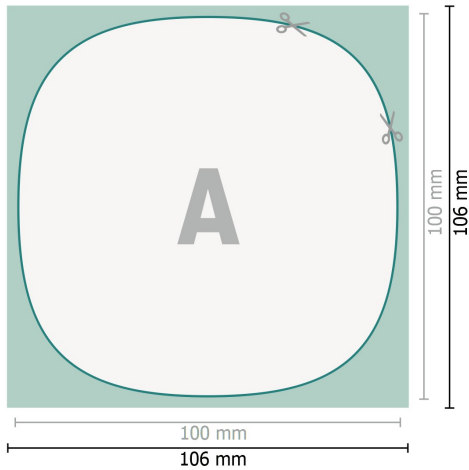

Beer mats, Modern, 10 x 10 cm, 4/0

**Dataformat (incl. 3 mm bleed):**

10,6 x 10,6 cm

bleed:

3 mm

Trimmed size:

10 x 10 cm

Safety margin:

4 mm

Maintaining space between the text/information and the edge of the trimmed format prevents undesirable cuts.

Explanation of symbols

 Bleed

 Reading direction

 Trimmed size

 Data format

 We will cut/perforate your product here

Please note:

Allow for trim allowance and safety margin according to instructions.

Arrange background graphics, images or graphics up to the edge of the data format.

Tolerances may occur during production due to cutting, punching and folding processes.