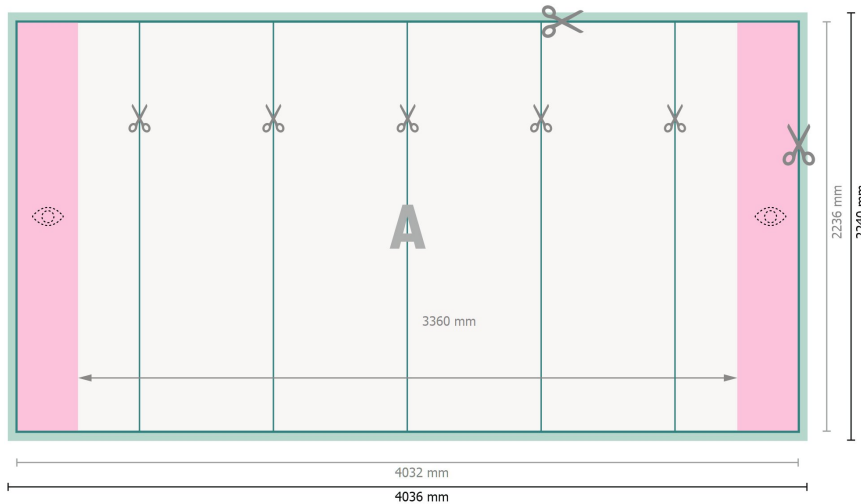

Pop-up displays, print only, curved, 403,6 x 224 cm

Data format:

403,6 x 224 cm

Trimmed size:

403,2 x 223,6 cm

Product dimensions:

403,6 x 224 cm

Safety margin:

4 mm

Maintaining space between the text/information and the edge of the trimmed format prevents undesirable cuts.

Explanation of symbols

Bleed

Reading direction

Trimmed size

Data format

We will cut/perforate your product here

Limited visibility area

Please note:

Allow for trim allowance and safety margin according to instructions.

Arrange background graphics, images or graphics up to the edge of the data format.

Tolerances may occur during production due to cutting, punching and folding processes.