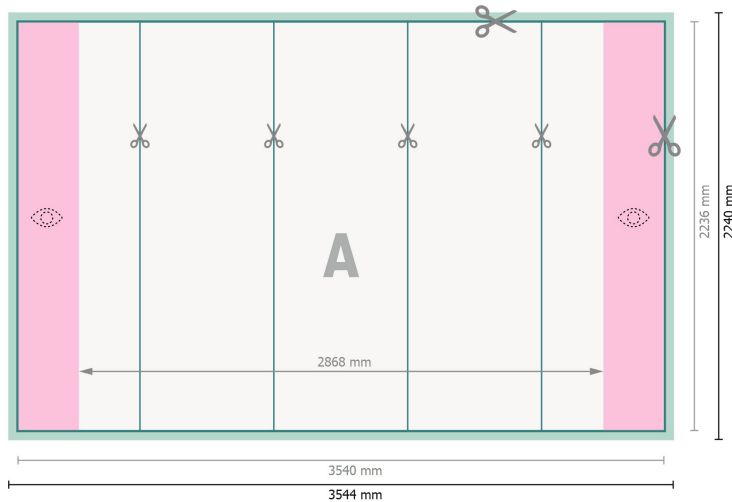

Pop-up displays, incl. print, straight, 354.4 x 224 cm

Data format:

354,4 x 224 cm

Trimmed size:

354 x 223,6 cm

Product dimensions:

354,4 x 224 cm

Safety margin:

4 mm

Maintaining space between the text/information and the edge of the trimmed format prevents undesirable cuts.

Explanation of symbols

Bleed

Reading direction

Trimmed size

Data format

We will cut/perforate your product here

Limited visibility area

Please note:

Allow for trim allowance and safety margin according to instructions.

Arrange background graphics, images or graphics up to the edge of the data format.

Tolerances may occur during production due to cutting, punching and folding processes.