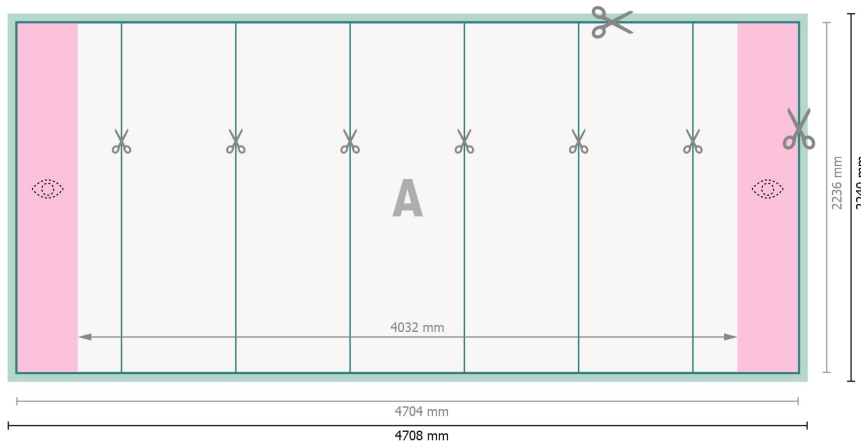

Pop-up displays, incl. print, curved, 470.8 x 224 cm

Data format:

470,8 x 224 cm

Trimmed size:

470,4 x 223,6 cm

Product dimensions:

470,8 x 224 cm

Safety margin:

4 mm

Maintaining space between the text/information and the edge of the trimmed format prevents undesirable cuts.

Explanation of symbols

Bleed

Reading direction

Trimmed size

Data format

We will cut/perforate your product here

Limited visibility area

Please note:

Allow for trim allowance and safety margin according to instructions.

Arrange background graphics, images or graphics up to the edge of the data format.

Tolerances may occur during production due to cutting, punching and folding processes.