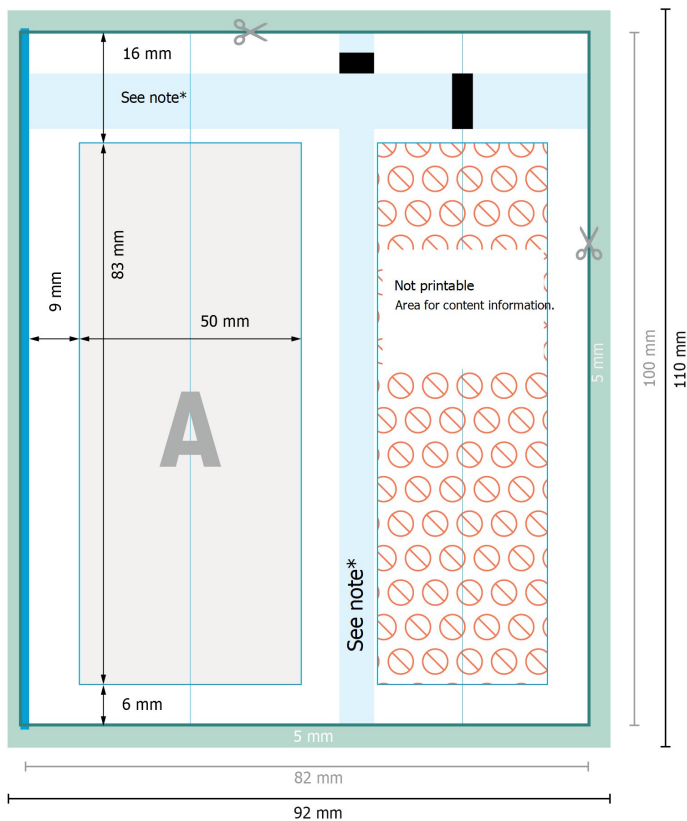

Shower gel, 20 ml

* Any additional elements placed in the areas highlighted in blue must not contain the colour of the tactile markers. We recommend to leave these areas empty.

Dataformat (incl. 5 mm bleed):

9,2 x 11 cm

bleed:

5 mm

Trimmed size:

8,2 x 10 cm

Safety margin:

4 mm

Maintaining space between the text/information and the edge of the trimmed format prevents undesirable cuts.

Explanation of symbols

- Bleed
- Reading direction
- Trimmed size
- Data format
- We will cut/perforate your product here
- Not printable

Please note:

Allow for trim allowance and safety margin according to instructions.

Arrange background graphics, images or graphics up to the edge of the data format.

Tolerances may occur during production due to cutting, punching and folding processes.

Printing data: Instructions and templates can be found under the menu item *Printing data* at www.onlineprinters.ie