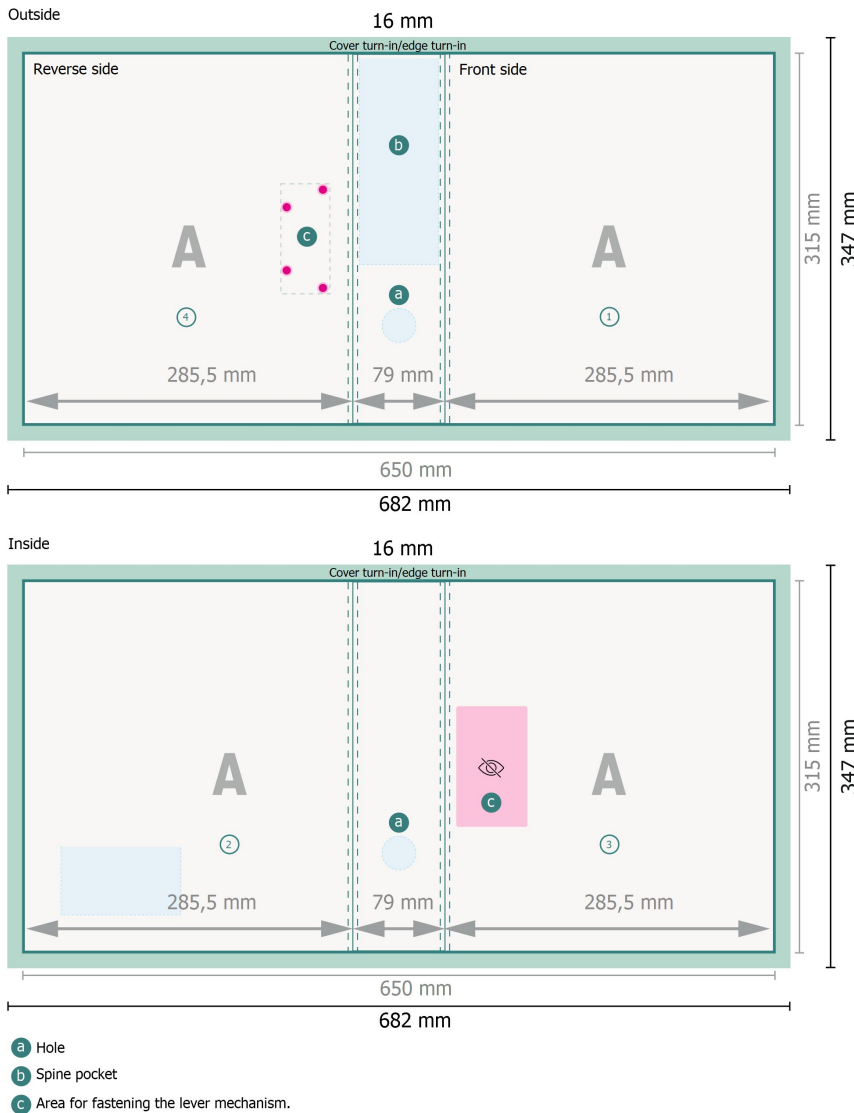

## Budget binders, A4, print on the inside and outside

**Data format:**  
68,2 x 34,7 cm

**Trimmed size:**  
65 x 31,5 cm

**Safety margin:**  
4 mm

Maintaining space between the text/information and the edge of the trimmed format prevents undesirable cuts.

### Explanation of symbols

- Bleed
- Reading direction
- Trimmed size
- Data format
- invisible
- Creasing/Folding

### Please note:

Allow for trim allowance and safety margin according to instructions.

Arrange background graphics, images or graphics up to the edge of the data format.

Tolerances may occur during production due to cutting, punching and folding processes.