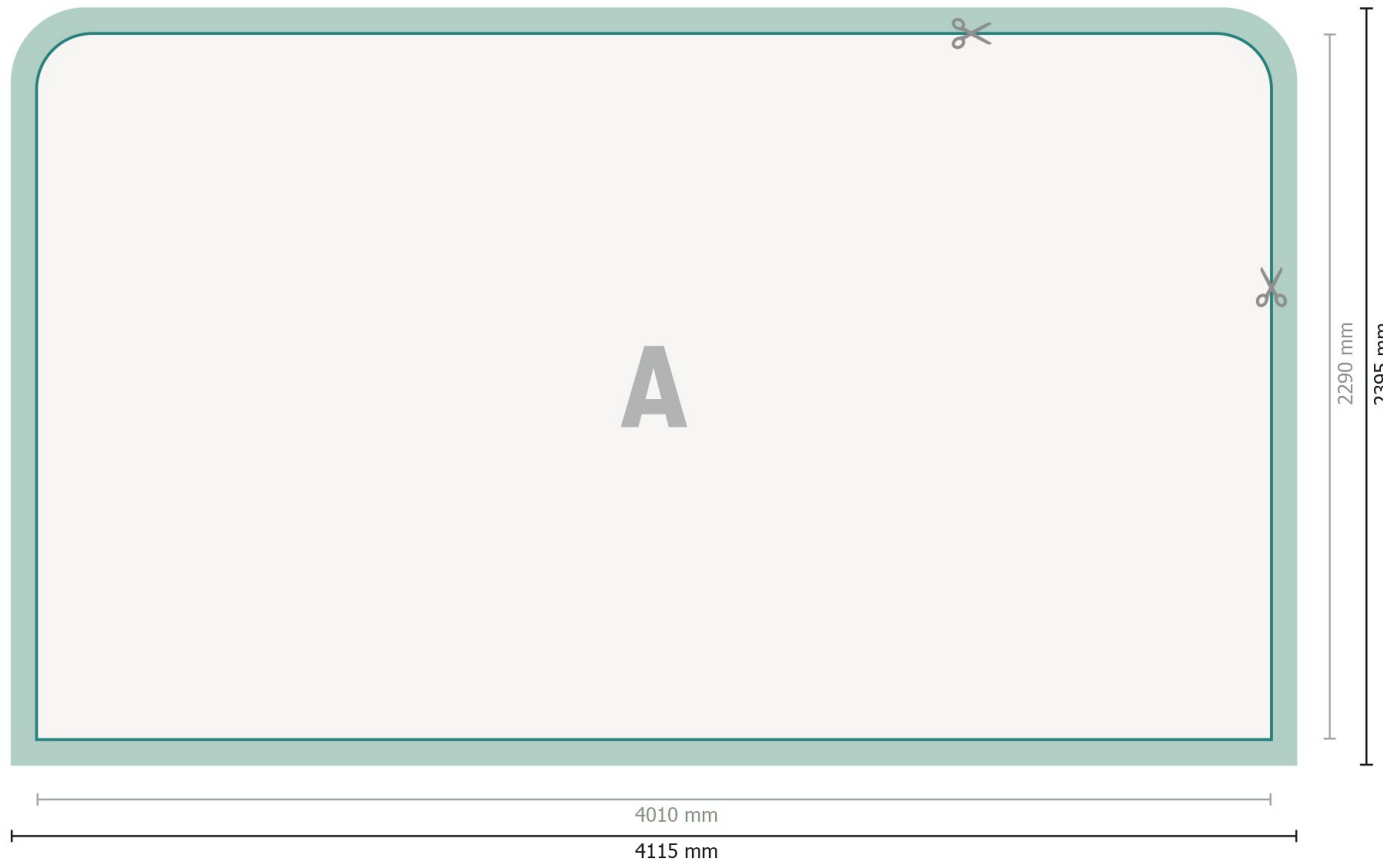

Stretch fabric, print only, straight, 400 x 230 cm

Data format:

411,6 x 239,6 cm

Overfill:

53 mm

Trimmed size:

401 x 229 cm

Safety margin:

100 mm

Maintaining space between the text/information and the edge of the trimmed format prevents undesirable cuts.

Product dimensions:

400 x 230 cm

Explanation of symbols

 Reading direction

 Trimmed size

 Data format

 We will cut/perforate your product here

 inlay

Please note:

Allow for trim allowance and safety margin according to instructions.

Arrange background graphics, images or graphics up to the edge of the data format.