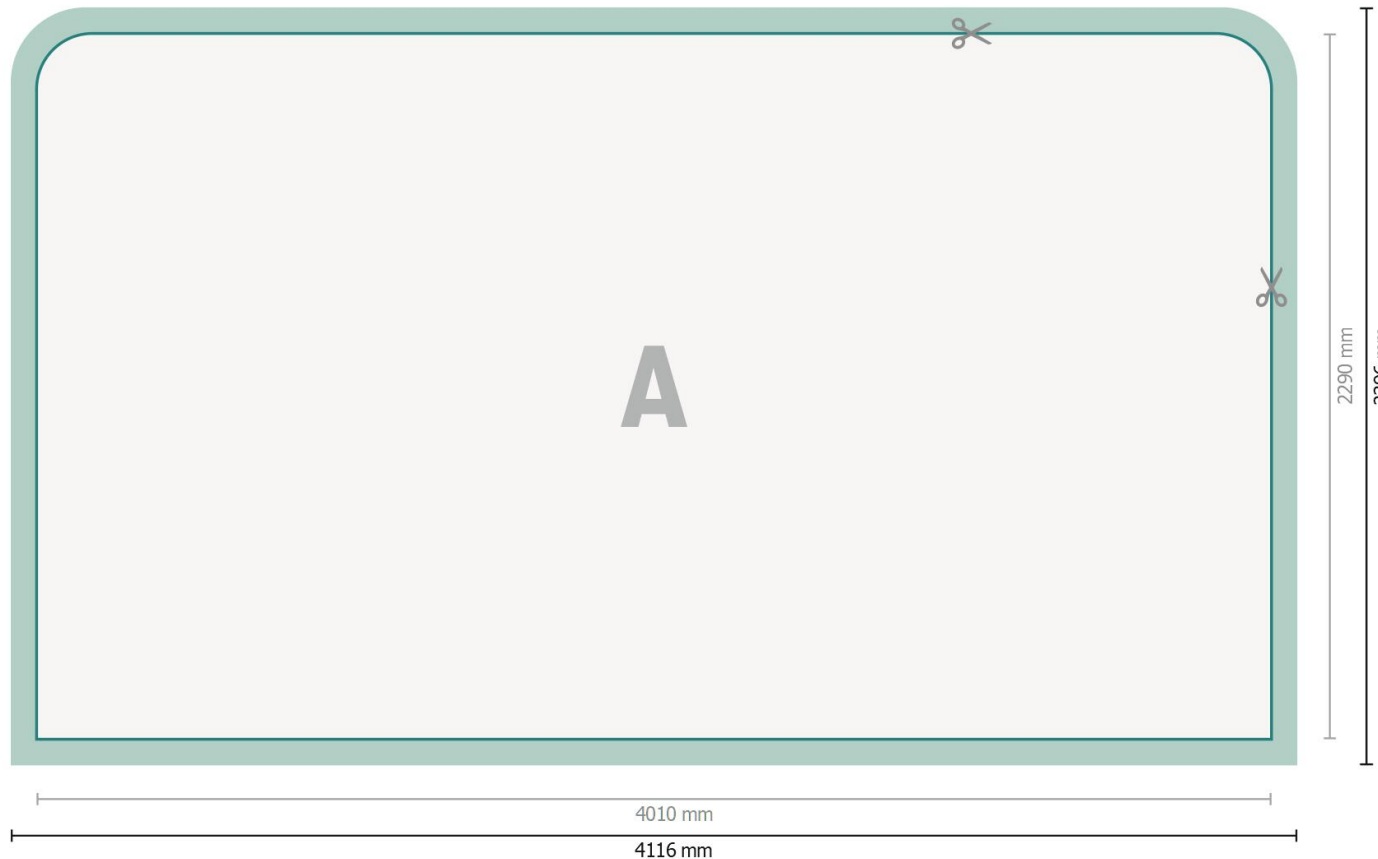

Stretch fabric display, straight, 400 x 230 cm

Data format:

411,6 x 239,6 cm

Overfill:

53 mm

Trimmed size:

401 x 229 cm

Safety margin:

100 mm

Maintaining space between the text/information and the edge of the trimmed format prevents undesirable cuts.

Product dimensions:

400 x 230 cm

Explanation of symbols

A Reading direction

— Trimmed size

— Data format

 We will cut/perforate your product here

 inlay

Please note:

Allow for trim allowance and safety margin according to instructions.

Arrange background graphics, images or graphics up to the edge of the data format.