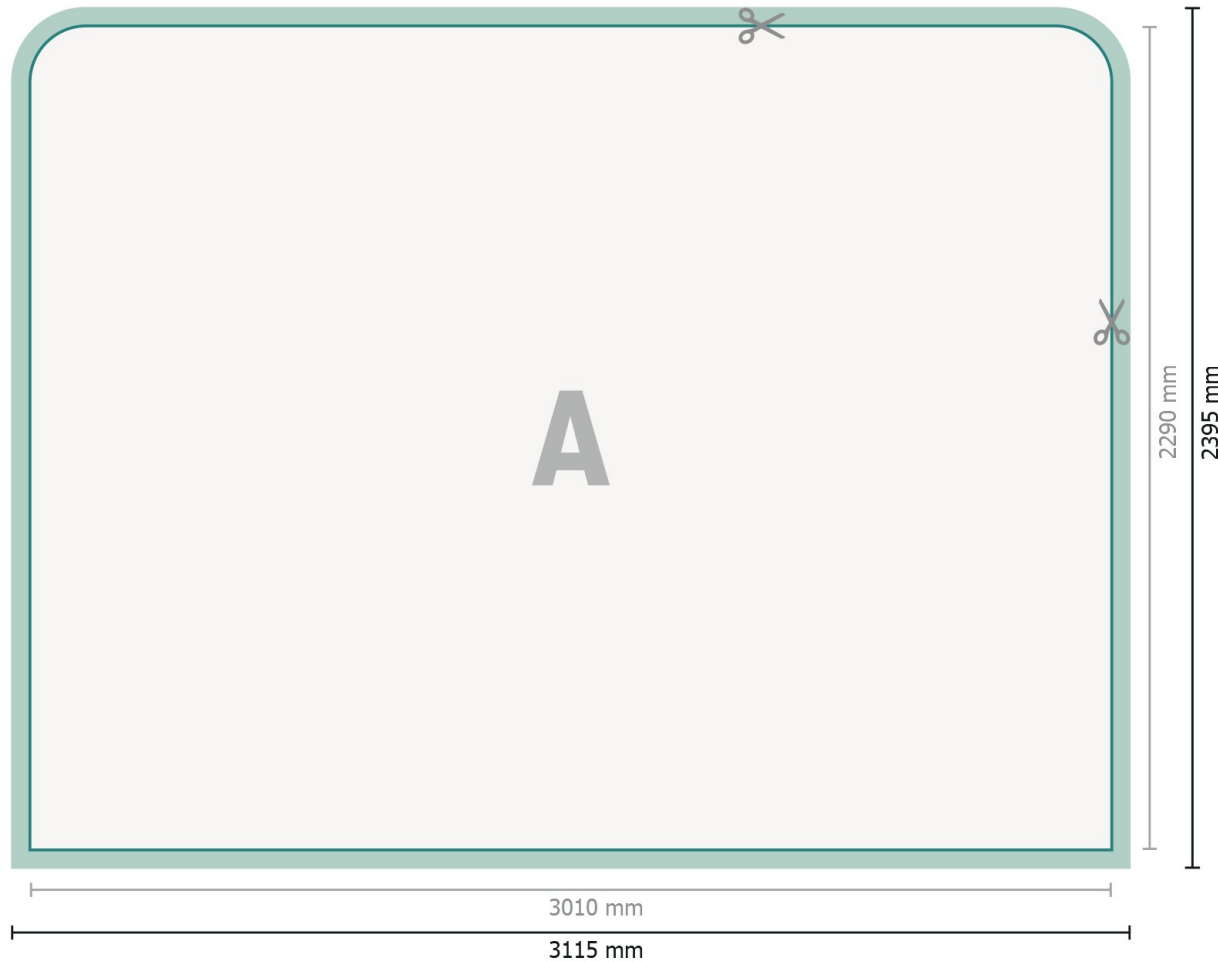

Stretch fabric, print only, straight, 300 x 230 cm

Data format:

311,6 x 239,6 cm

Overfill:

53 mm

Trimmed size:

301 x 229 cm

Safety margin:

100 mm

Maintaining space between the text/information and the edge of the trimmed format prevents undesirable cuts.

Product dimensions:

300 x 230 cm

Explanation of symbols

A Reading direction

— Trimmed size

— Data format

 We will cut/perforate your product here

 inlay

Please note:

Allow for trim allowance and safety margin according to instructions.

Arrange background graphics, images or graphics up to the edge of the data format.