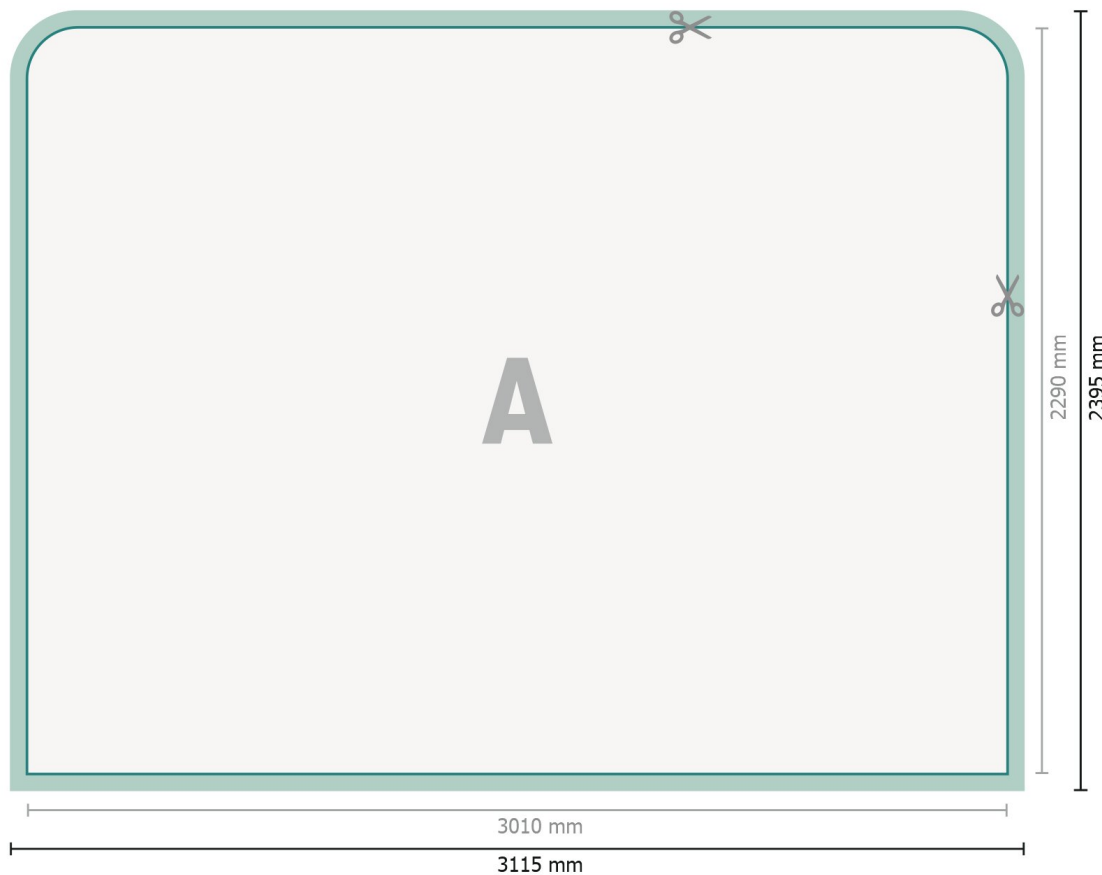

Datasheet

Stretch fabric, print only, straight, 300 x 230 cm

Dataformat (incl. 52,5 mm inlay):
311,5 x 239,5 cm

Trimmed size:
301 x 229 cm

Product dimensions:
300 x 230 cm

Explanation of symbols

- A** Reading direction
- Trimmed size
- Data format
- ✂ We will cut/perforate your product here
- inlay

Please note:

Allow for trim allowance and safety margin according to instructions.

Arrange background graphics, images or graphics up to the edge of the data format.

Tolerances may occur during production due to cutting, punching and folding processes.