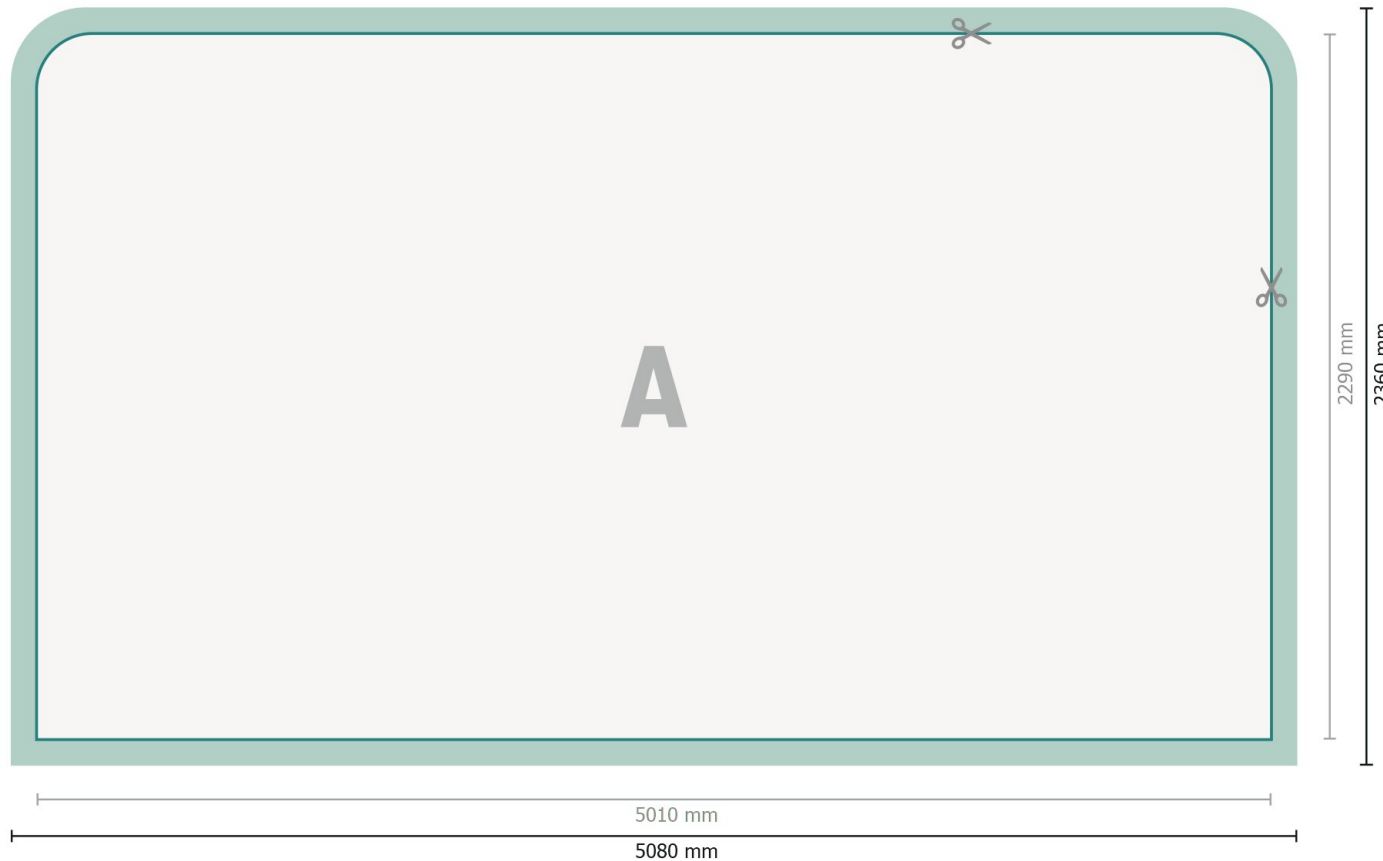

Stretch fabric, print only, straight, 500 x 230 cm

Data format:
508 x 236 cm

Overfill:
35 mm

Trimmed size:
501 x 229 cm

Safety margin:
100 mm
Maintaining space between the text/information and the edge of the trimmed format prevents undesirable cuts.

Product dimensions:
500 x 230 cm

Explanation of symbols

-  Reading direction
-  Trimmed size
-  Data format
-  We will cut/perforate your product here
-  inlay

Please note:

Allow for trim allowance and safety margin according to instructions.

Arrange background graphics, images or graphics up to the edge of the data format.

Tolerances may occur during production due to cutting, punching and folding processes.

Printing data: Instructions and templates can be found under the menu item *Printing data* at www.onlineprinters.ie