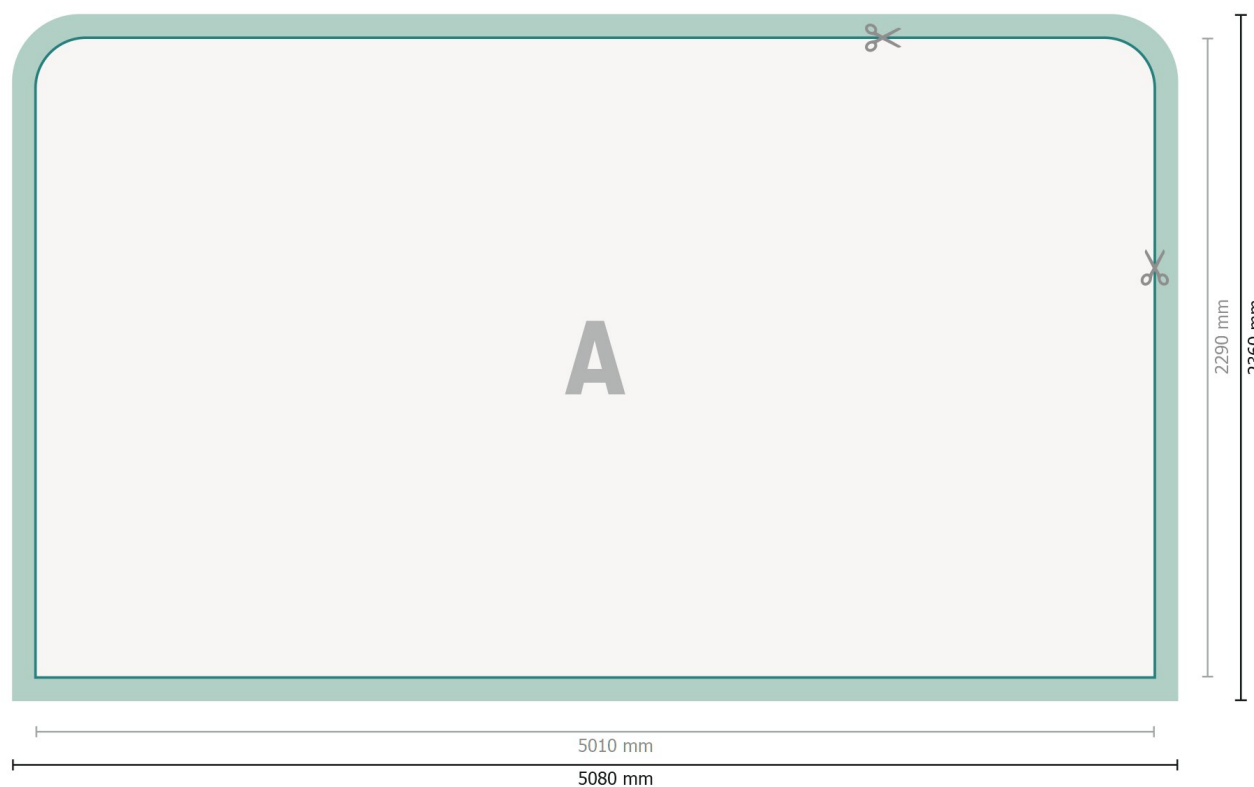

Datasheet

Stretch fabric, print only, straight, 500 x 230 cm

Dataformat (incl. 35 mm inlay):
508 x 236 cm

Trimmed size:
501 x 229 cm

Product dimensions:
500 x 230 cm

Explanation of symbols

- A** Reading direction
- Trimmed size
- Data format
- ✂ We will cut/perforate your product here
- inlay

Please note:

Allow for trim allowance and safety margin according to instructions.

Arrange background graphics, images or graphics up to the edge of the data format.

Tolerances may occur during production due to cutting, punching and folding processes.