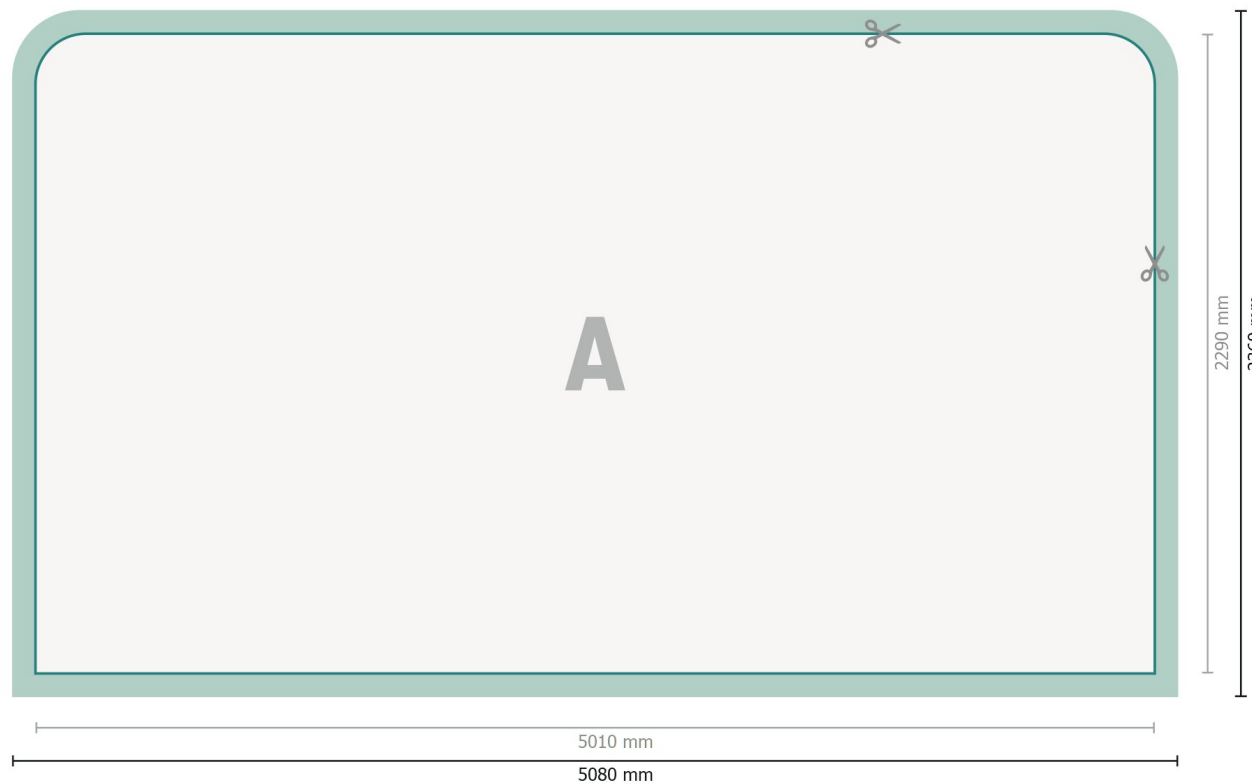

Datasheet

Stretch fabric display, straight, 500 x 230 cm

Dataformat (incl. 35 mm inlay):
508 x 236 cm

Trimmed size:
501 x 229 cm

Product dimensions:
500 x 230 cm

Explanation of symbols

- A** Reading direction
- Trimmed size
- Data format
- ✂ We will cut/perforate your product here
- inlay

Please note:

Allow for trim allowance and safety margin according to instructions.

Arrange background graphics, images or graphics up to the edge of the data format.

Tolerances may occur during production due to cutting, punching and folding processes.