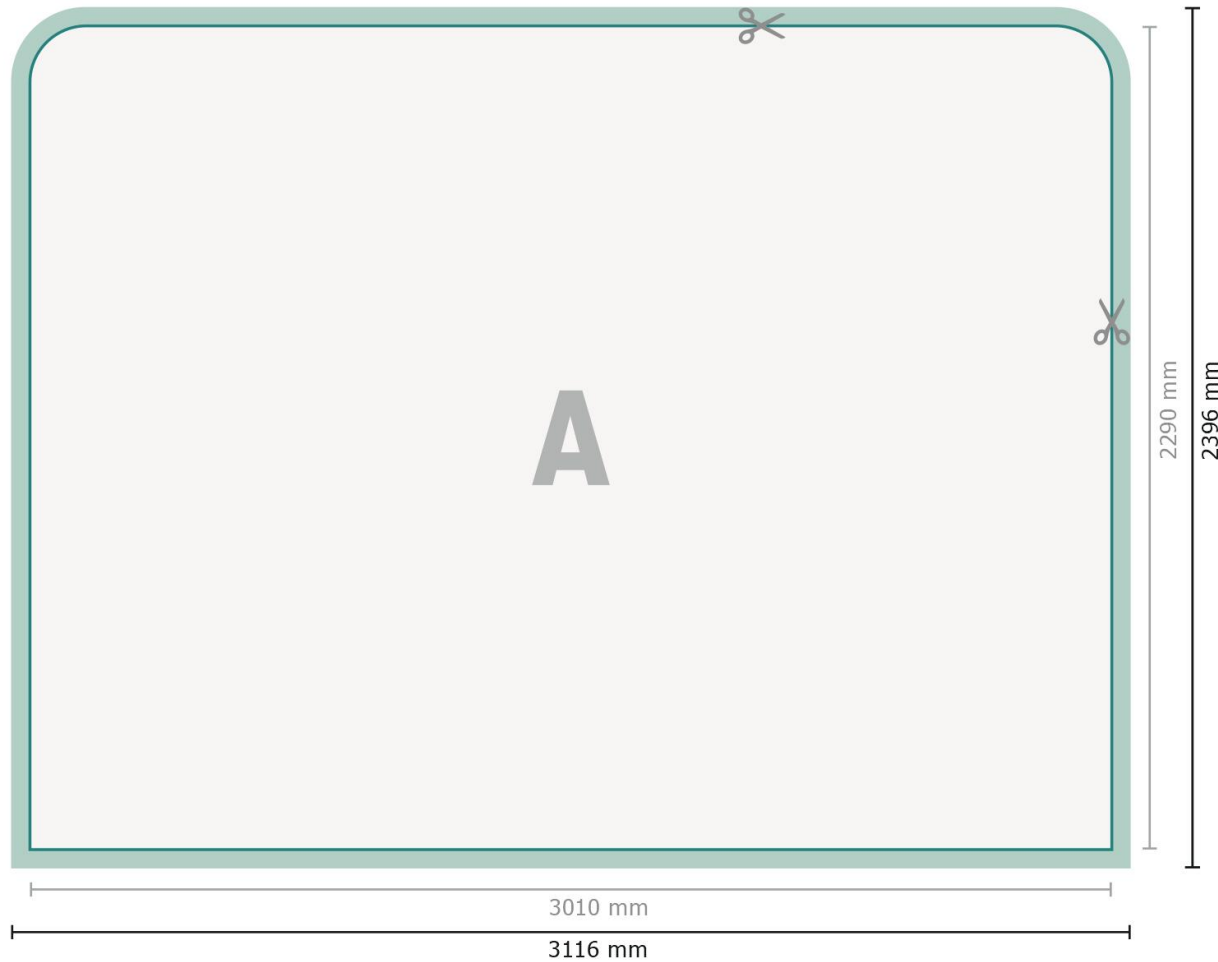

Stretch fabric display, straight, 300 x 230 cm

Data format:
311,6 x 239,6 cm

Overfill:
53 mm

Trimmed size:
301 x 229 cm

Safety margin:
100 mm
Maintaining space between the text/information and the edge of the trimmed format prevents undesirable cuts.

Product dimensions:
300 x 230 cm

Explanation of symbols

-  Reading direction
-  Trimmed size
-  Data format
-  We will cut/perforate your product here
-  inlay

Please note:

Allow for trim allowance and safety margin according to instructions.

Arrange background graphics, images or graphics up to the edge of the data format.

Tolerances may occur during production due to cutting, punching and folding processes.

Printing data: Instructions and templates can be found under the menu item *Printing data* at www.onlineprinters.ie