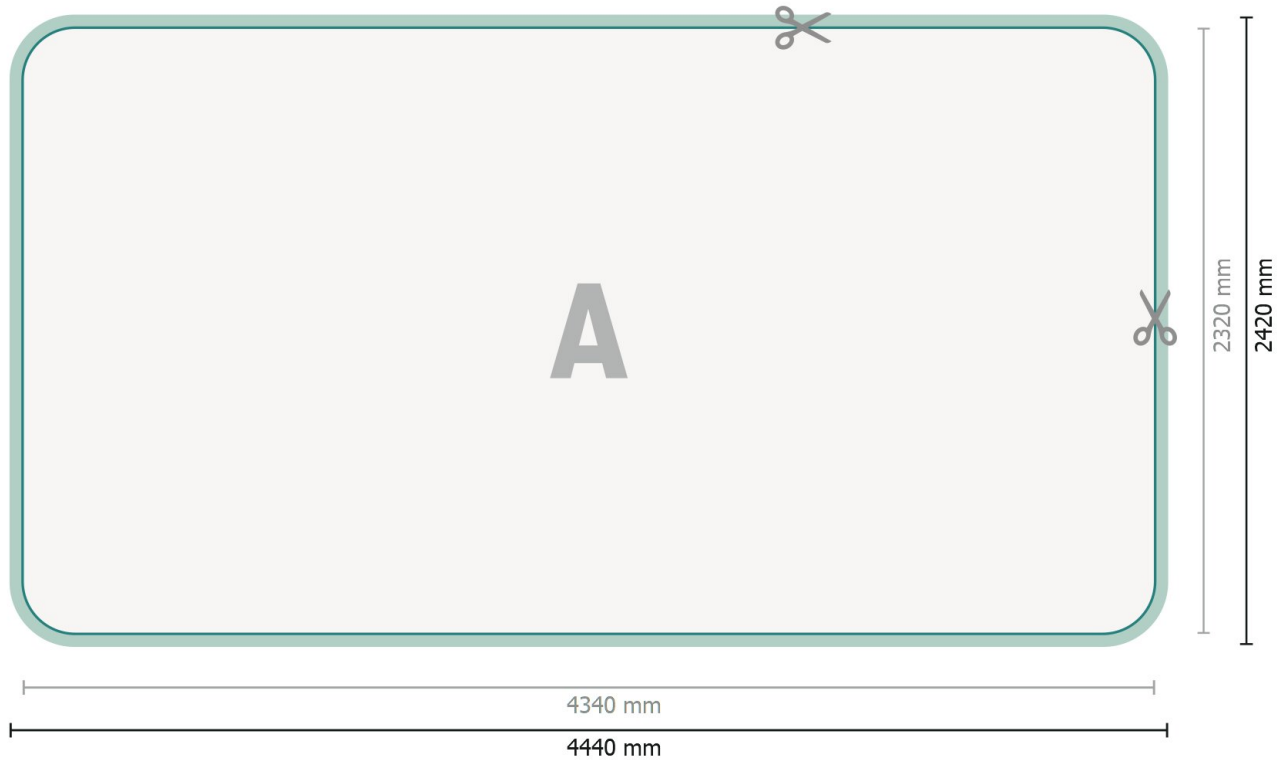

# Stretch fabric display, curved, 400 x 230 cm

**Data format:**  
444 x 242 cm

**Overfill:**  
50 mm

**Trimmed size:**  
434 x 232 cm

**Safety margin:**  
100 mm  
Maintaining space between the text/information and the edge of the trimmed format prevents undesirable cuts.

**Product dimensions:**  
400 x 230 cm

# Stretch fabric display, curved, 400 x 230 cm

Format view rotated by 90 degrees.

**Data format:**  
444 x 242 cm

**Overfill:**  
50 mm

**Trimmed size:**  
434 x 232 cm

**Safety margin:**  
100 mm  
Maintaining space between the text/information and the edge of the trimmed format prevents undesirable cuts.