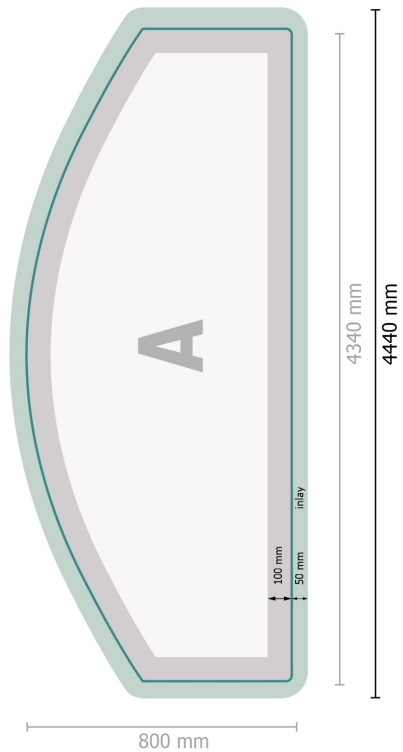

# Stretch fabric display, curved, 400 x 230 cm

**Data format:**  
444 x 242 cm

**Overfill:**  
50 mm

**Trimmed size:**  
434 x 232 cm

**Safety margin:**  
100 mm  
Maintaining space between the text/information and the edge of the trimmed format prevents undesirable cuts.

## Please note:

Allow for trim allowance and safety margin according to instructions.

Arrange background graphics, images or graphics up to the edge of the data format.

Tolerances may occur during production due to cutting, punching and folding processes.

# Stretch fabric display, curved, 400 x 230 cm

Format view rotated by 90 degrees.

**Data format:**  
444 x 242 cm

**Overfill:**  
50 mm

**Trimmed size:**  
434 x 232 cm

**Safety margin:**  
100 mm  
Maintaining space between the text/information and the edge of the trimmed format prevents undesirable cuts.

**Product dimensions:**  
400 x 230 cm