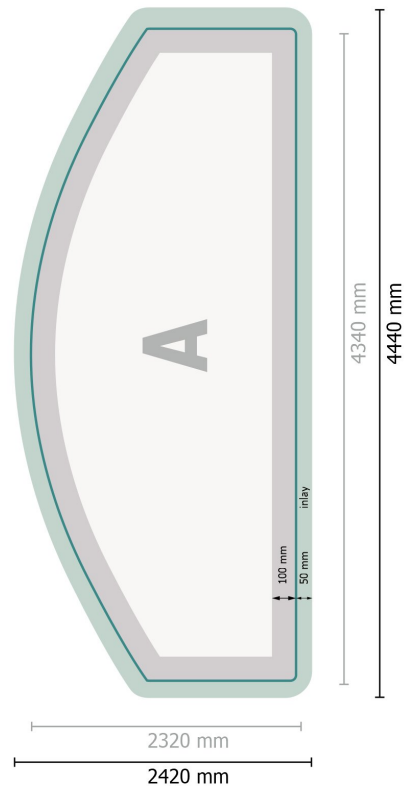

Stretch fabric display, curved, 400 x 230 cm

Dataformat (incl. 50 mm inlay):

444 x 242 cm

Trimmed size:

434 x 232 cm

Product dimensions:

400 x 230 cm

Explanation of symbols

A Reading direction

—|— Trimmed size

—|— Data format

 We will cut/perforate your product here

 inlay

Please note:

Allow for trim allowance and safety margin according to instructions.

Arrange background graphics, images or graphics up to the edge of the data format.

Stretch fabric display, curved, 400 x 230 cm

Format view rotated by 90 degrees.

Dataformat (incl. 50 mm inlay):

444 x 242 cm

Trimmed size:

434 x 232 cm

Product dimensions:

400 x 230 cm

Arrange background graphics, images or graphics up to the edge of the data format.

Tolerances may occur during production due to cutting, punching and folding processes.

Printing data: Instructions and templates can be found under the menu item *Printing data* at www.onlineprinters.ie