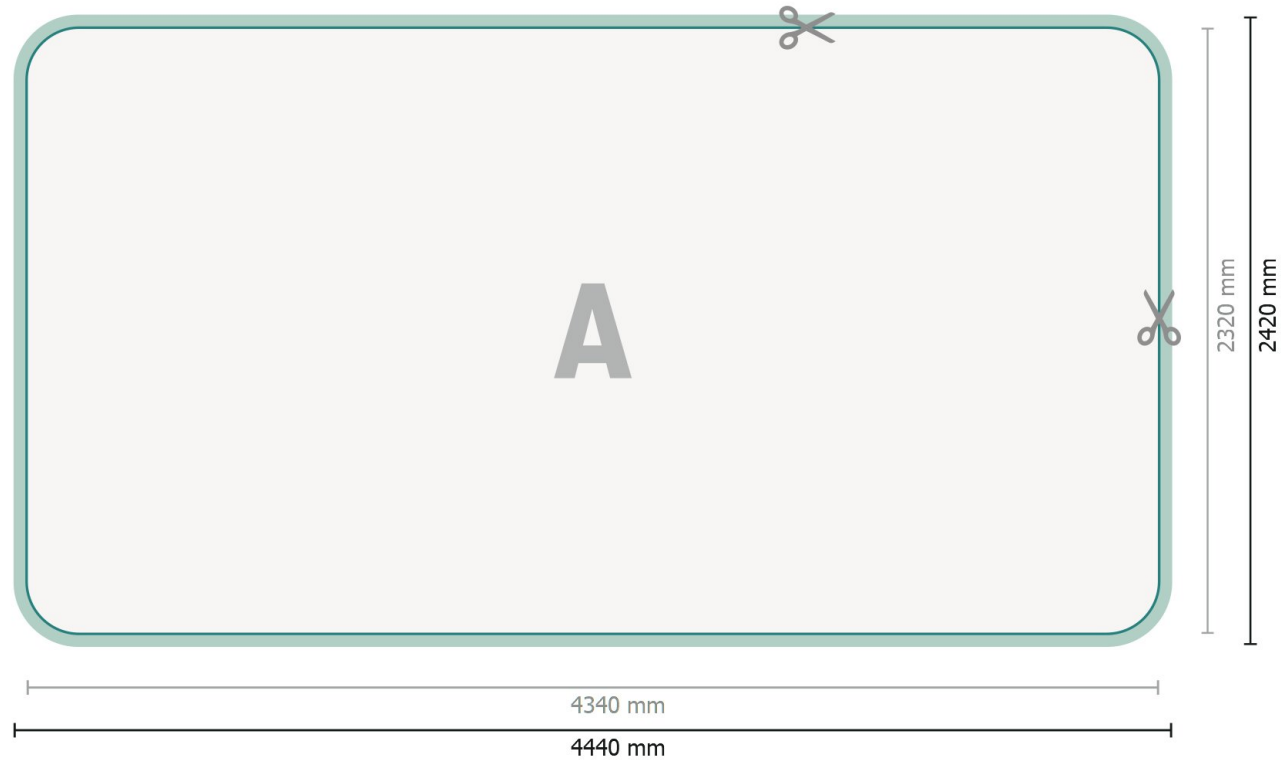

Stretch fabric display, curved, 400 x 230 cm

Dataformat (incl. 50 mm inlay):

444 x 242 cm

Trimmed size:

434 x 232 cm

Product dimensions:

400 x 230 cm

Explanation of symbols

A Reading direction

—|— Trimmed size

—|— Data format

 We will cut/perforate your product here

 inlay

Please note:

Allow for trim allowance and safety margin according to instructions.

Arrange background graphics, images or graphics up to the edge of the data format.

Stretch fabric display, curved, 400 x 230 cm

Format view rotated by 90 degrees.

Dataformat (incl. 50 mm inlay):

444 x 242 cm

Trimmed size:

434 x 232 cm

Product dimensions:

400 x 230 cm

Arrange background graphics, images or graphics up to the edge of the data format.

Tolerances may occur during production due to cutting, punching and folding processes.

Printing data: Instructions and templates can be found under the menu item *Printing data* at www.onlineprinters.ie