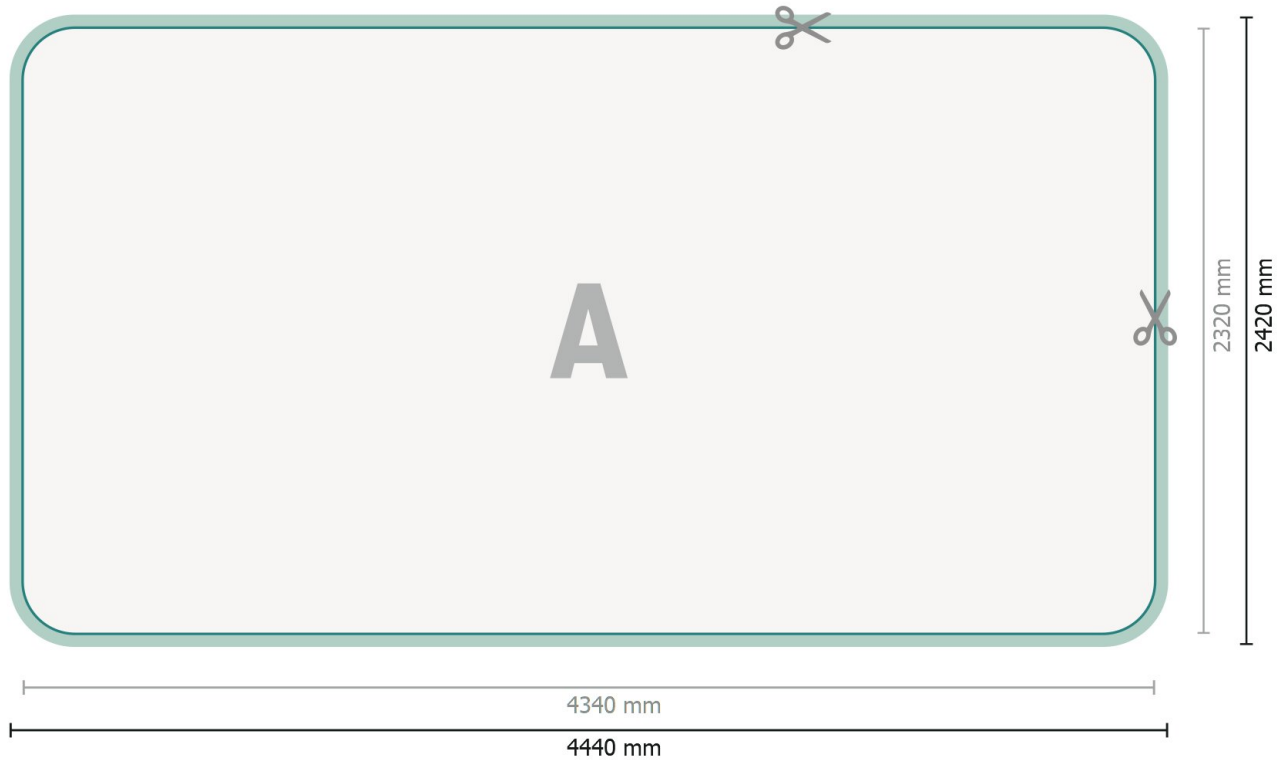

Stretch fabric, print only, curved, 400 x 230 cm

Data format:
444 x 242 cm

Overfill:
50 mm

Trimmed size:
434 x 232 cm

Safety margin:
100 mm
Maintaining space between the text/information and the edge of the trimmed format prevents undesirable cuts.

Product dimensions:
400 x 230 cm

Explanation of symbols

-  Reading direction
-  Trimmed size
-  Data format
-  We will cut/perforate your product here
-  inlay

Please note:

Allow for trim allowance and safety margin according to instructions.

Stretch fabric, print only, curved, 400 x 230 cm

Format view rotated by 90 degrees.

Data format:
444 x 242 cm

Overfill:
50 mm

Trimmed size:
434 x 232 cm

Safety margin:
100 mm
Maintaining space between the text/information and the edge of the trimmed format prevents undesirable cuts.

Product dimensions:
400 x 230 cm

Explanation of symbols

A Reading direction

— Trimmed size

— Data format

 We will cut/perforate your product here

 inlay

Please note: