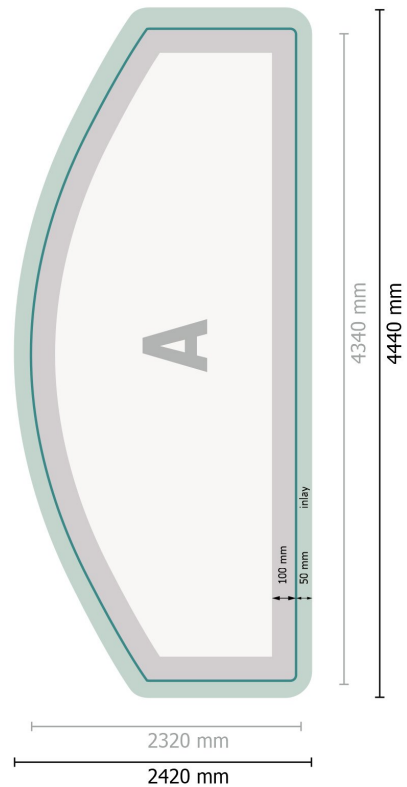

Stretch fabric, print only, curved, 400 x 230 cm

Data format:
444 x 242 cm

Overfill:
50 mm

Trimmed size:
434 x 232 cm

Safety margin:
100 mm
Maintaining space between the text/information and the edge of the trimmed format prevents undesirable cuts.

Product dimensions:
400 x 230 cm

Explanation of symbols

-  Reading direction
-  Trimmed size
-  Data format
-  We will cut/perforate your product here
-  inlay

Please note:

Allow for trim allowance and safety margin according to instructions.

Stretch fabric, print only, curved, 400 x 230 cm

Format view rotated by 90 degrees.

Data format:
444 x 242 cm

Overfill:
50 mm

Trimmed size:
434 x 232 cm

Safety margin:
100 mm
Maintaining space between the text/information and the edge of the trimmed format prevents undesirable cuts.

Product dimensions:
400 x 230 cm

Explanation of symbols

A Reading direction

— Trimmed size

— Data format

 We will cut/perforate your product here

 inlay

Please note: