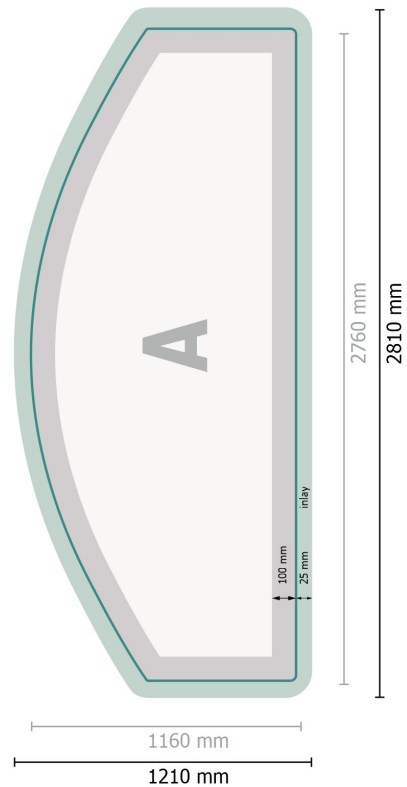

**Product dimensions:**  
500 x 230 cm

## Please note:

Allow for trim allowance and safety margin according to instructions.

Arrange background graphics, images or graphics up to the edge of the data format.

Tolerances may occur during production due to cutting, punching and folding processes.

# Stretch fabric display, curved, 500 x 230 cm

Format view rotated by 90 degrees.

**Data format:**  
281 x 121 cm

**Overfill:**  
25 mm

**Trimmed size:**  
276 x 116 cm

**Safety margin:**  
100 mm  
Maintaining space between the text/information and the edge of the trimmed format prevents undesirable cuts.