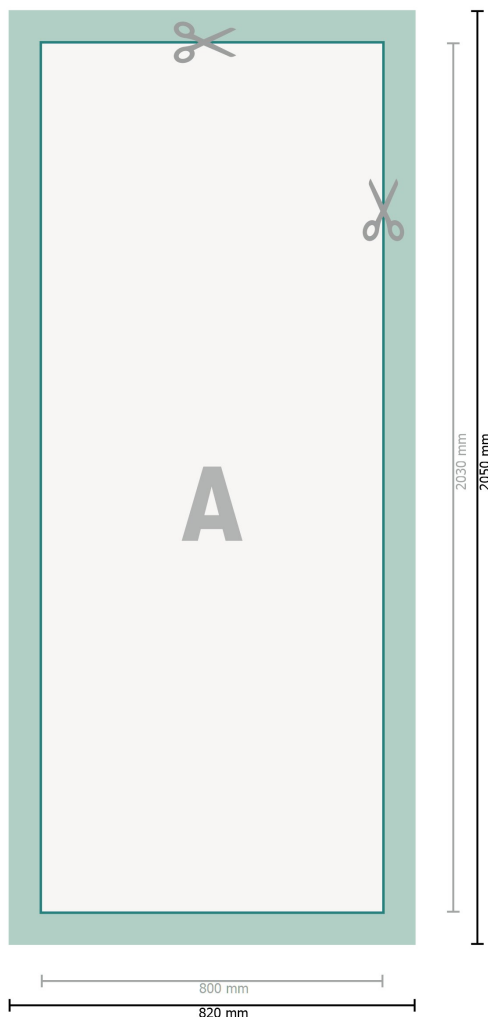

## L-Banner print only, 80 x 200 cm

### Dataformat (incl. 10 mm bleed):

82 x 205 cm

### Trimmed size:

80 x 203 cm

### Safety margin:

4 mm

Maintaining space between the text/information and the edge of the trimmed format prevents undesirable cuts.