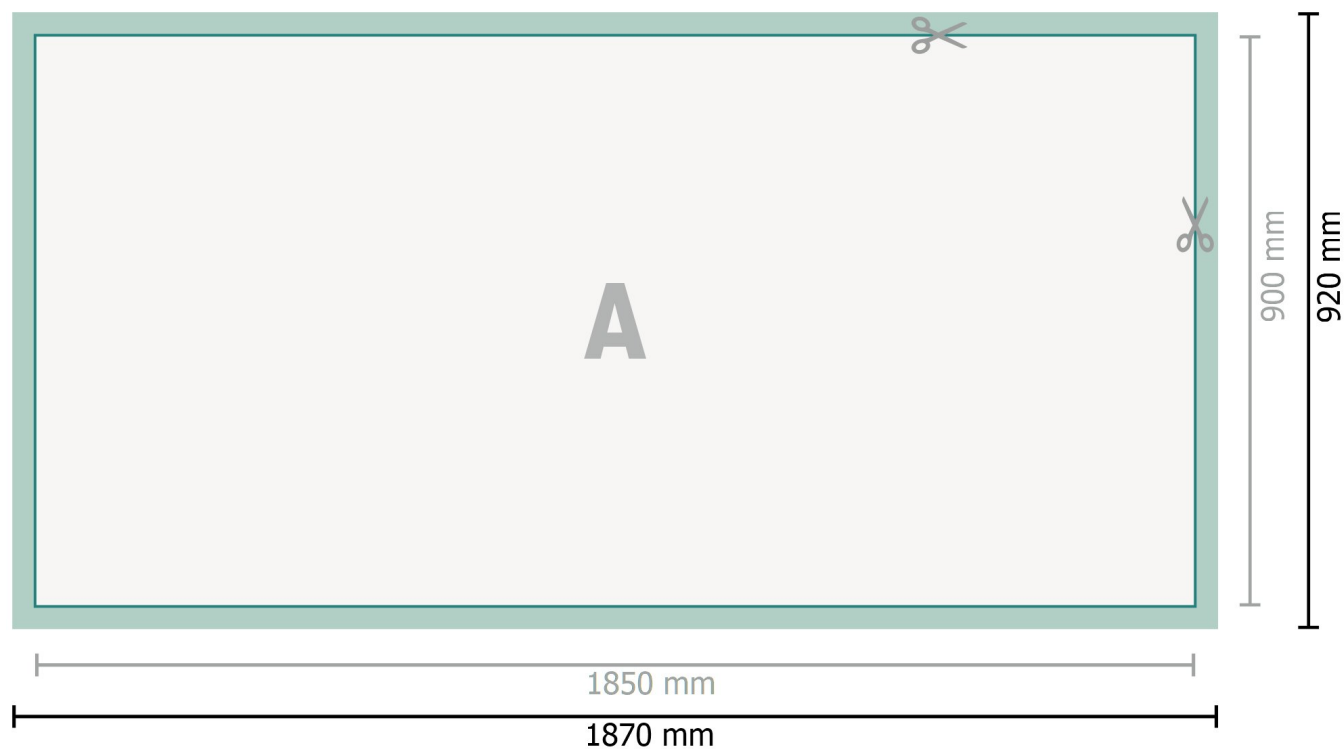

Datasheet

Exhibition counter print only

Dataformat (incl. 10 mm bleed):

187 x 92 cm

Trimmed size:

185 x 90 cm

Safety margin:

4 mm

Maintaining space between the text/information and the edge of the trimmed format prevents undesirable cuts.

Explanation of symbols

-  Bleed
-  Trimmed size
-  Data format
-  We will cut/perforate your product here

Please note:

Allow for trim allowance and safety margin according to instructions.

Arrange background graphics, images or graphics up to the edge of the data format.

Tolerances may occur during production due to cutting, punching and folding processes.