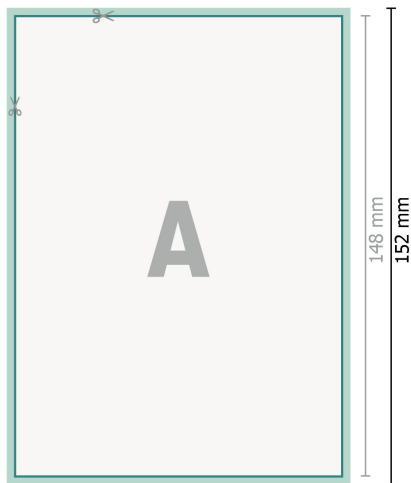

Christmas postcards, A6

Front side

Rückseite

Dataformat (incl. 2 mm bleed):

10,9 x 15,2 cm

bleed:

2 mm

Trimmed size:

10,5 x 14,8 cm

Safety margin:

4 mm

Maintaining space between the text/information and the edge of the trimmed format prevents undesirable cuts.

Explanation of symbols

 Bleed

 Reading direction

 Trimmed size

 Data format

 We will cut/perforate your product here

Please note:

Allow for trim allowance and safety margin according to instructions.

Arrange background graphics, images or graphics up to the edge of the data format.