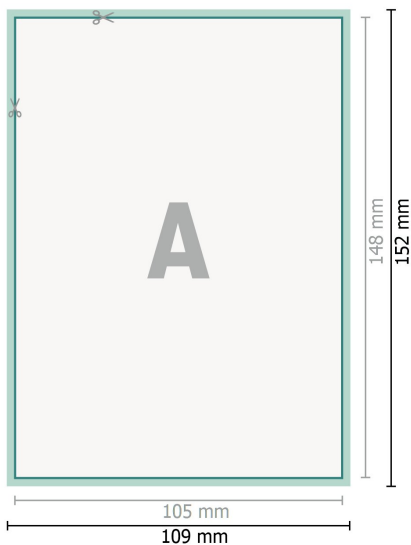

Christmas postcards, A6

Front side

Rückseite

Dataformat (incl. 2 mm bleed):

10,9 x 15,2 cm

bleed:

2 mm

Trimmed size:

10,5 x 14,8 cm

Safety margin:

4 mm

Maintaining space between the text/information and the edge of the trimmed format prevents undesirable cuts.

Explanation of symbols

 Bleed

 Reading direction

 Trimmed size

 Data format

 We will cut/perforate your product here

Please note:

Allow for trim allowance and safety margin according to instructions.

Arrange background graphics, images or graphics up to the edge of the data format.