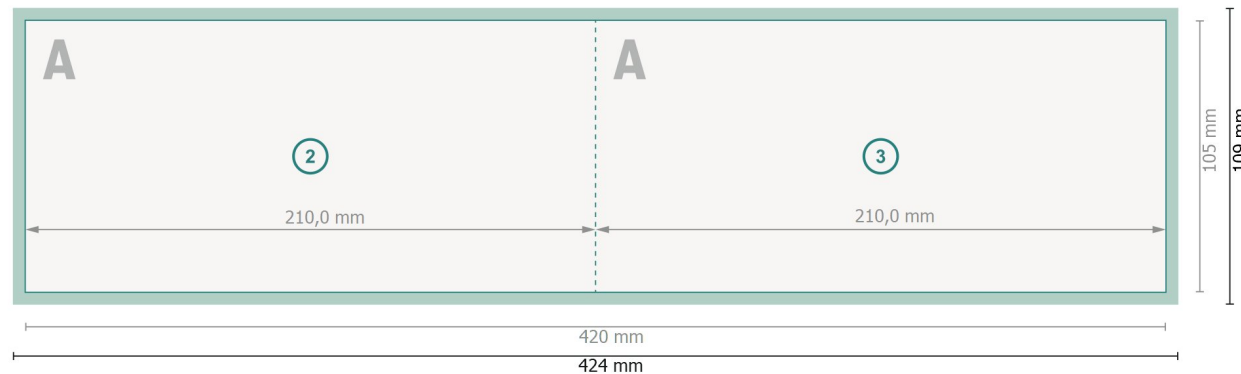

Datasheet

Folded Christmas cards, landscape, DL

4 pages, 1 fold

Dataformat (incl. 2 mm bleed):
42,4 x 10,9 cm

Trimmed size:
42 x 10,5 cm

bleed:
2 mm

Trimmed size (closed):
21 x 10,5 cm

Safety margin:
4 mm
Maintaining space between the text/information and the edge of the trimmed format prevents undesirable cuts.

Explanation of symbols

-  Bleed
-  Reading direction
-  Trimmed size
-  Data format
-  We will cut/perforate your product here
-  Creasing/Folding

Außenseite

Innenseite

Please note:

Allow for trim allowance and safety margin according to instructions.

Arrange background graphics, images or graphics up to the edge of the data format.

Tolerances may occur during production due to cutting, punching and folding processes.

Printing data: Instructions and templates can be found under the menu item *Printing data* at