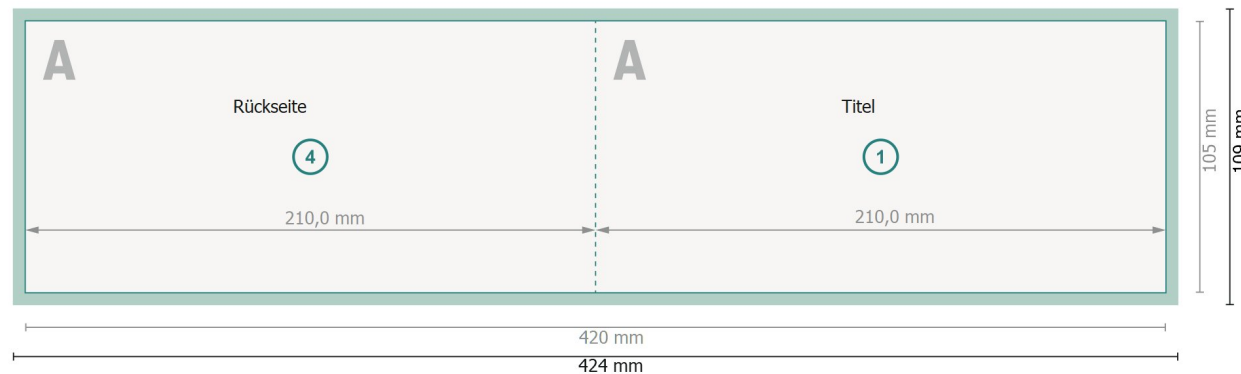

Datasheet

Folded Christmas cards, landscape, DL

4 pages, 1 fold

Dataformat (incl. 2 mm bleed):
42,4 x 10,9 cm

Trimmed size:
42 x 10,5 cm

bleed:
2 mm

Trimmed size (closed):
21 x 10,5 cm

Safety margin:
4 mm
Maintaining space between the text/information and the edge of the trimmed format prevents undesirable cuts.

Explanation of symbols

-  Bleed
-  Reading direction
-  Trimmed size
-  Data format
-  We will cut/perforate your product here
-  Creasing/Folding

Außenseite

Innenseite

Please note:

Allow for trim allowance and safety margin according to instructions.

Arrange background graphics, images or graphics up to the edge of the data format.

Tolerances may occur during production due to cutting, punching and folding processes.

Printing data: Instructions and templates can be found under the menu item *Printing data* at