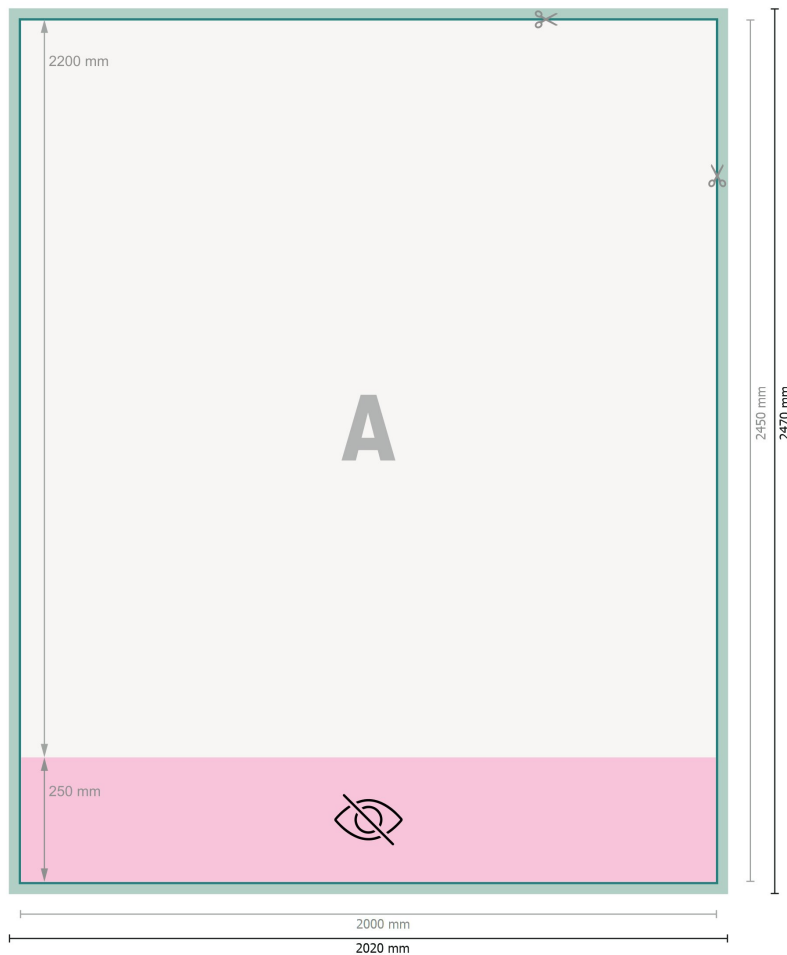

## XXL Roller Banner (print only), 200 x 220 cm

**Dataformat (incl. 10 mm bleed):**

202 x 247 cm

**Trimmed size:**

200 x 245 cm

**Visible area:**

200 x 220 cm

**Printable area:**

200 x 245 cm

**Safety margin:**

10 mm

Maintaining space between the text/information and the edge of the trimmed format prevents undesirable cuts.

**Explanation of symbols**

Bleed

Reading direction

Trimmed size

Data format

invisible

We will cut/perforate your product here

**Please note:**

Allow for trim allowance and safety margin according to instructions.

Arrange background graphics, images or graphics up to the edge of the data format.