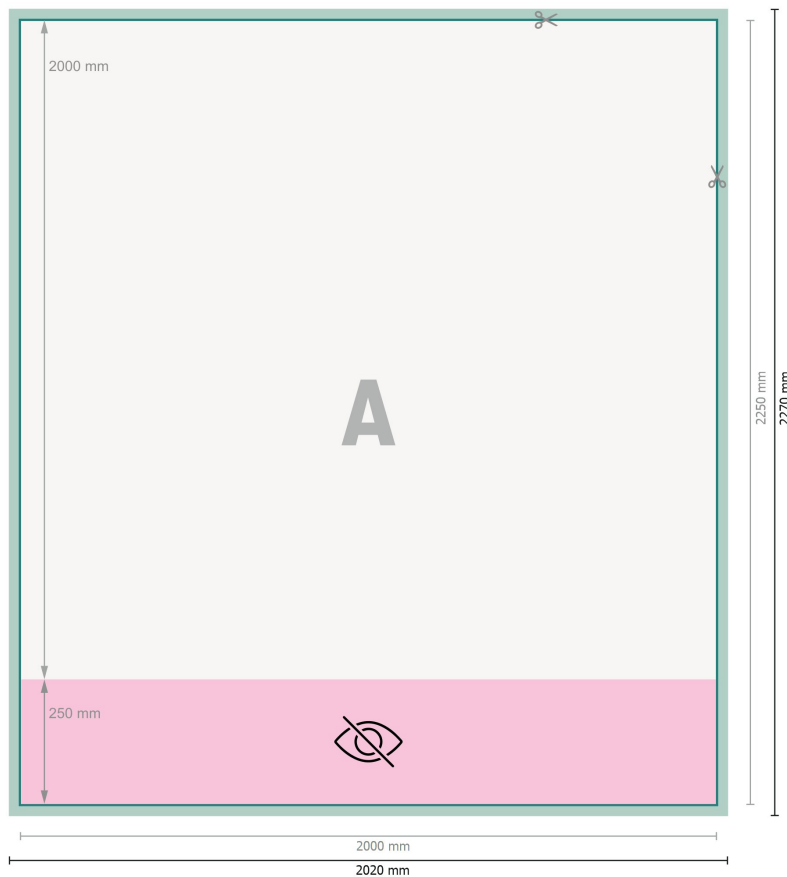

XXL Roller Banner (print only), 200 x 200 cm

**Dataformat (incl. 10 mm bleed):**

202 x 227 cm

Trimmed size:

200 x 225 cm

Visible area:

200 x 200 cm

Printable area:

200 x 225 cm

Safety margin:

10 mm

Maintaining space between the text/information and the edge of the trimmed format prevents undesirable cuts.

Explanation of symbols

Bleed

Reading direction

Trimmed size

Data format

invisible

We will cut/perforate your product here

Please note:

Allow for trim allowance and safety margin according to instructions.

Arrange background graphics, images or graphics up to the edge of the data format.