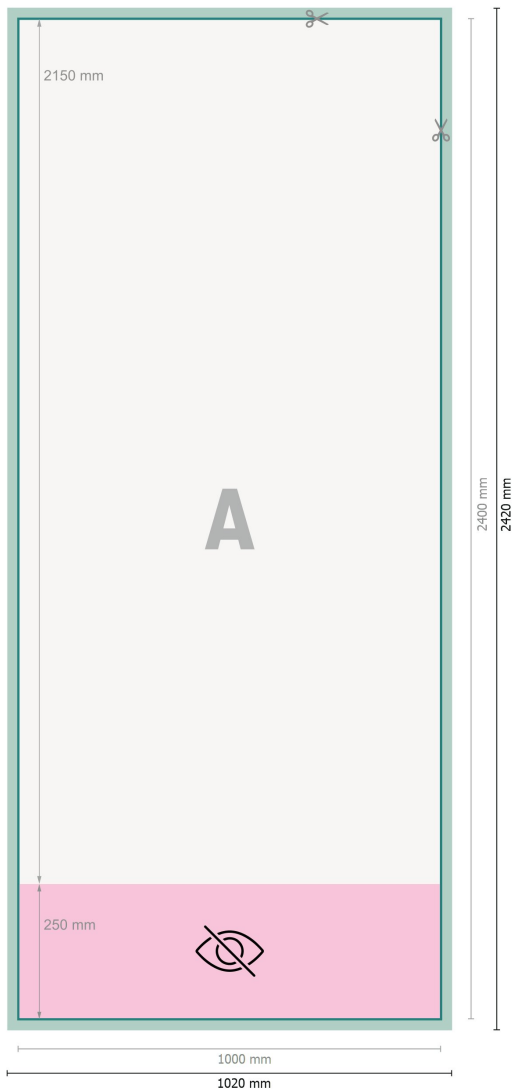

Rol. banners excl., print only, 100 x 215 cm

Dataformat (incl. 10 mm bleed):

102 x 242 cm

Trimmed size:

100 x 240 cm

Visible area:

100 x 215 cm

Printable area:

100 x 240 cm

Safety margin:

10 mm

Maintaining space between the text/information and the edge of the trimmed format prevents undesirable cuts.

Explanation of symbols

Bleed

Reading direction

Trimmed size

Data format

invisible

We will cut/perforate your product here

Please note:

Allow for trim allowance and safety margin according to instructions.

Arrange background graphics, images or graphics up to the edge of the data format.

Tolerances may occur during production due to cutting, punching and folding processes.

Printing data: Instructions and templates can be found under the menu item *Printing data* at www.onlineprinters.ie