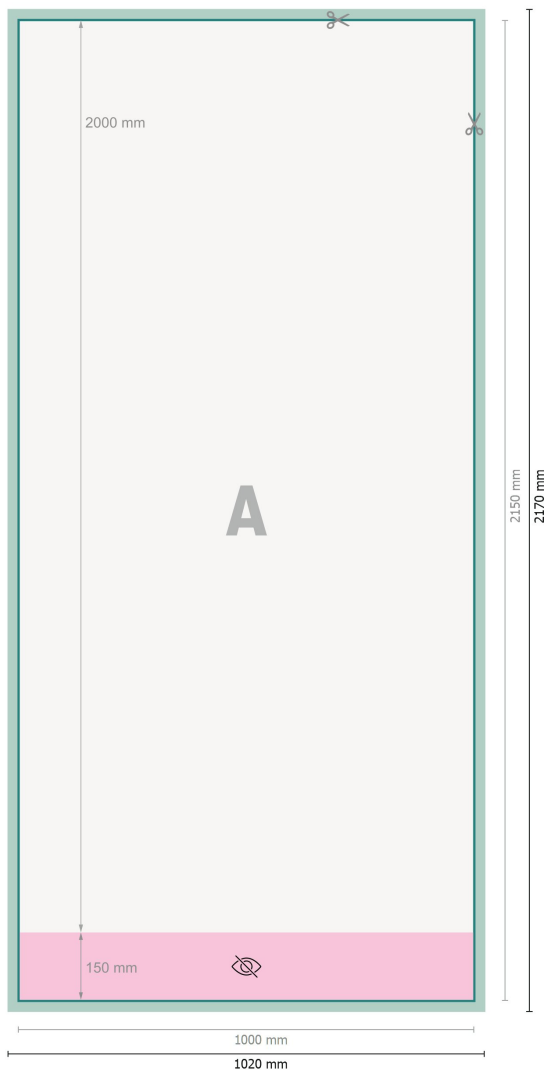

Rol. banners budget, print only, 100 x 200 cm

**Dataformat (incl. 10 mm bleed):**

102 x 217 cm

Trimmed size:

100 x 215 cm

Visible area:

100 x 200 cm

Printable area:

100 x 215 cm

Safety margin:

10 mm

Maintaining space between the text/information and the edge of the trimmed format prevents undesirable cuts.

Explanation of symbols

Bleed

Reading direction

Trimmed size

Data format

invisible

We will cut/perforate your product here

Please note:

Allow for trim allowance and safety margin according to instructions.

Arrange background graphics, images or graphics up to the edge of the data format.

Tolerances may occur during production due to cutting, punching and folding processes.

Printing data: Instructions and templates can be found under the menu item *Printing data* at www.onlineprinters.ie