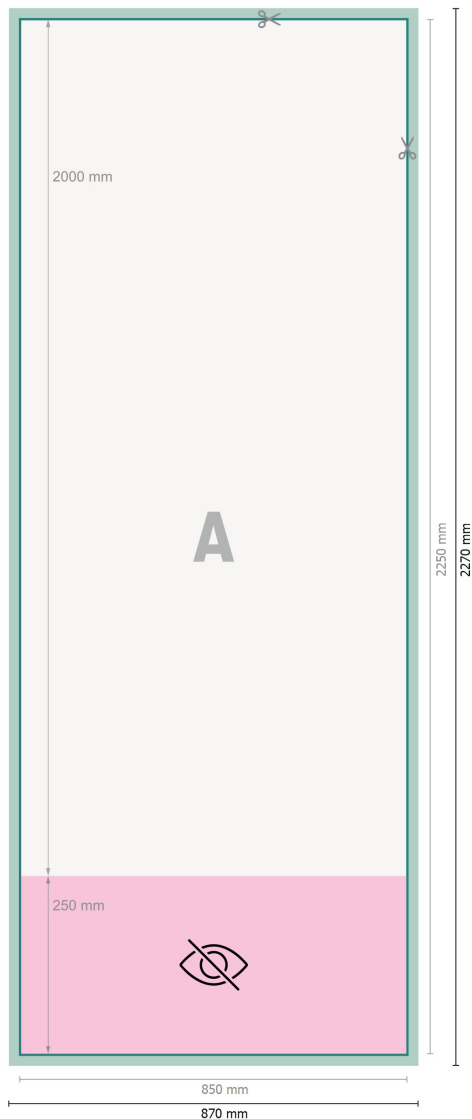

## Rol. banners stand., print only, 85 x 200 cm

**Dataformat (incl. 10 mm bleed):**  
87 x 227 cm

**Trimmed size:**  
85 x 225 cm

**Visible area:**  
85 x 200 cm

**Printable area:**  
85 x 225 cm

**Safety margin:**  
10 mm

Maintaining space between the text/information and the edge of the trimmed format prevents undesirable cuts.

### Explanation of symbols

Bleed

Reading direction

Trimmed size

Data format

invisible

We will cut/perforate your product here

### Please note:

Allow for trim allowance and safety margin according to instructions.

Arrange background graphics, images or graphics up to the edge of the data format.

Tolerances may occur during production due to cutting, punching and folding processes.