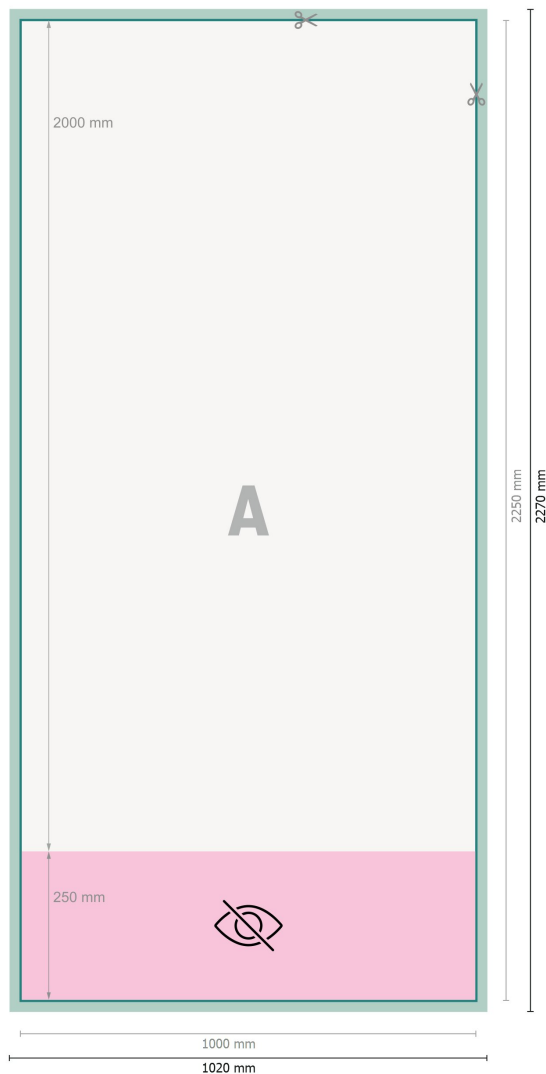

Rol. banners stand., print only, 100 x 200 cm

**Dataformat (incl. 10 mm bleed):**

102 x 227 cm

**Trimmed size:**

100 x 225 cm

**Visible area:**

100 x 200 cm

**Printable area:**

100 x 225 cm

**Safety margin:**

10 mm

Maintaining space between the text/information and the edge of the trimmed format prevents undesirable cuts.

**Explanation of symbols**

Bleed

Reading direction

Trimmed size

Data format

invisible

We will cut/perforate your product here

**Please note:**

Allow for trim allowance and safety margin according to instructions.

Arrange background graphics, images or graphics up to the edge of the data format.

Tolerances may occur during production due to cutting, punching and folding processes.

Printing data: Instructions and templates can be found under the menu item *Printing data* at [www.onlineprinters.ie](http://www.onlineprinters.ie)