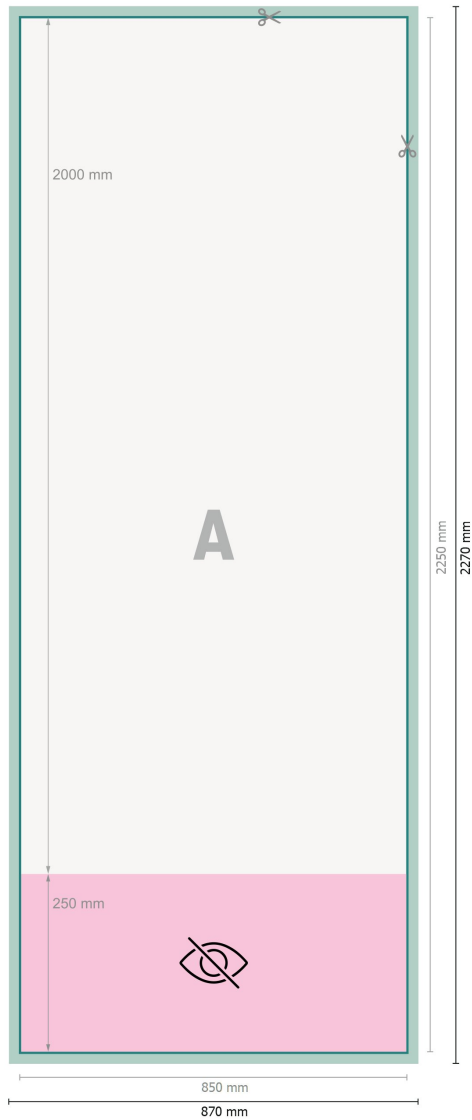

## Roller banners standard, 85 x 200 cm

**Dataformat (incl. 10 mm bleed):**  
87 x 227 cm

**Trimmed size:**  
85 x 225 cm

**Visible area:**  
85 x 200 cm

**Printable area:**  
85 x 225 cm

**Safety margin:**  
10 mm

Maintaining space between the text/information and the edge of the trimmed format prevents undesirable cuts.

### Explanation of symbols

Bleed

Reading direction

Trimmed size

Data format

invisible

We will cut/perforate your product here

### Please note:

Allow for trim allowance and safety margin according to instructions.

Arrange background graphics, images or graphics up to the edge of the data format.

Tolerances may occur during production due to cutting, punching and folding processes.