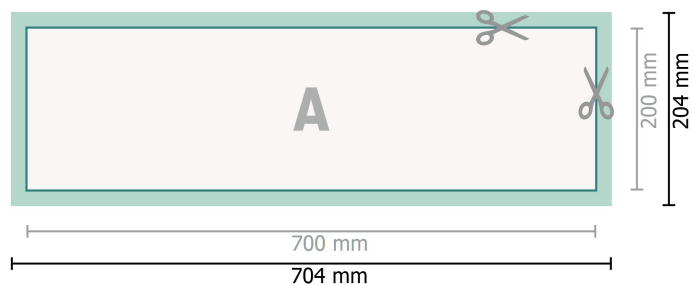

## Magnetic signs, 70 x 20 cm

**Dataformat (incl. 2 mm bleed):**  
70,4 x 20,4 cm

**bleed:**  
2 mm

**Trimmed size:**  
70 x 20 cm

**Safety margin:**  
4 mm  
Maintaining space between the text/information and the edge of the trimmed format prevents undesirable cuts.

### Explanation of symbols

-  Bleed
-  Reading direction
-  Trimmed size
-  Data format
-  We will cut/perforate your product here

---

### Please note:

Allow for trim allowance and safety margin according to instructions.

Arrange background graphics, images or graphics up to the edge of the data format.

Tolerances may occur during production due to cutting, punching and folding processes.