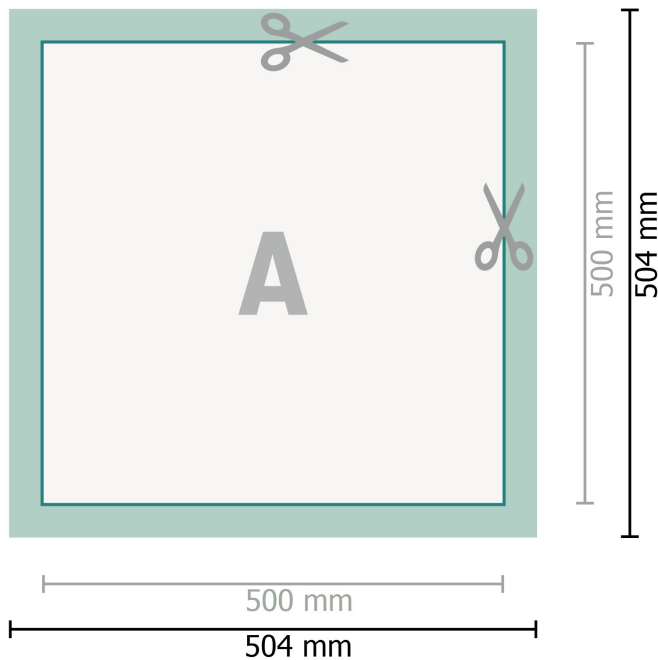

Magnetic signs, 50 x 50 cm

Dataformat (incl. 2 mm bleed):

50,4 x 50,4 cm

bleed:

2 mm

Trimmed size:

50 x 50 cm

Safety margin:

4 mm

Maintaining space between the text/information and the edge of the trimmed format prevents undesirable cuts.

Explanation of symbols

 Bleed

 Reading direction

 Trimmed size

 Data format

 We will cut/perforate your product here

Please note:

Allow for trim allowance and safety margin according to instructions.

Arrange background graphics, images or graphics up to the edge of the data format.

Tolerances may occur during production due to cutting, punching and folding processes.