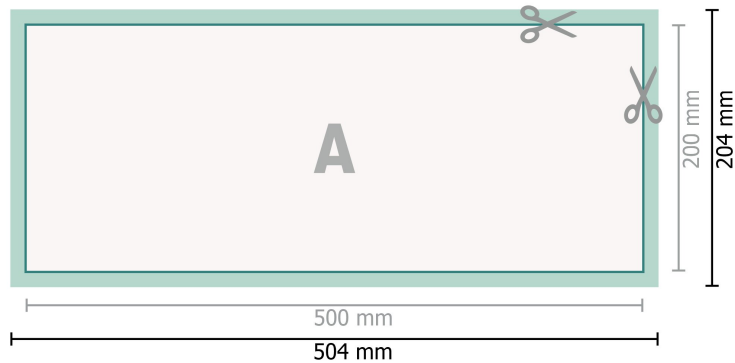

Datasheet

Magnetic signs, 50 x 20 cm

Dataformat (incl. 2 mm bleed):
50,4 x 20,4 cm

bleed:
2 mm

Trimmed size:
50 x 20 cm

Safety margin:
4 mm
Maintaining space between the text/information and the edge of the trimmed format prevents undesirable cuts.

Explanation of symbols

-  Bleed
-  Reading direction
-  Trimmed size
-  Data format
-  We will cut/perforate your product here

Please note:

Allow for trim allowance and safety margin according to instructions.

Arrange background graphics, images or graphics up to the edge of the data format.

Tolerances may occur during production due to cutting, punching and folding processes.

Printing data: Instructions and templates can be found under the menu item *Printing data at*