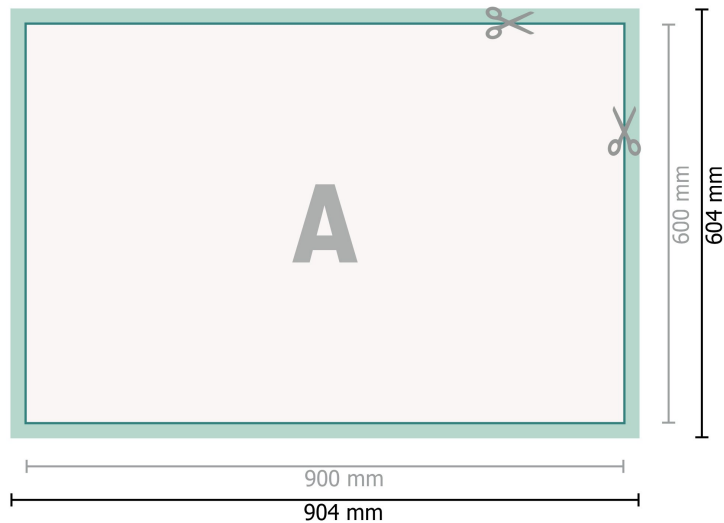

Datasheet

Magnetic signs, 90 x 60 cm

Dataformat (incl. 2 mm bleed):
90,4 x 60,4 cm

bleed:
2 mm

Trimmed size:
90 x 60 cm

Safety margin:
4 mm
Maintaining space between the text/information and the edge of the trimmed format prevents undesirable cuts.

Explanation of symbols

-  Bleed
-  Reading direction
-  Trimmed size
-  Data format
-  We will cut/perforate your product here

Please note:

Allow for trim allowance and safety margin according to instructions.

Arrange background graphics, images or graphics up to the edge of the data format.

Tolerances may occur during production due to cutting, punching and folding processes.

Printing data: Instructions and templates can be found under the menu item *Printing data at*