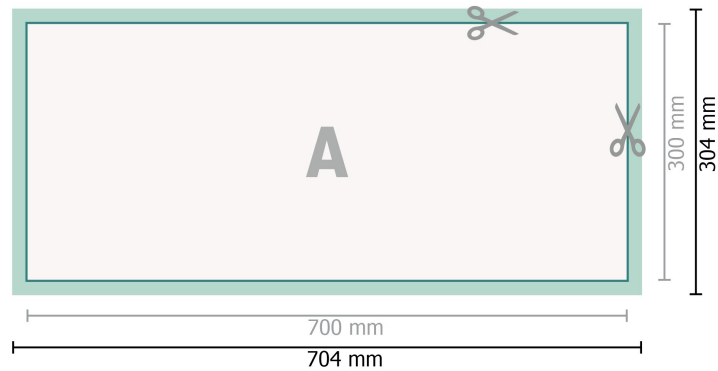

## Magnetic signs, 70 x 30 cm

**Dataformat (incl. 2 mm bleed):**  
70,4 x 30,4 cm

**bleed:**  
2 mm

**Trimmed size:**  
70 x 30 cm

**Safety margin:**  
4 mm  
Maintaining space between the text/information and the edge of the trimmed format prevents undesirable cuts.

### Explanation of symbols

-  Bleed
-  Reading direction
-  Trimmed size
-  Data format
-  We will cut/perforate your product here

---

### Please note:

Allow for trim allowance and safety margin according to instructions.

Arrange background graphics, images or graphics up to the edge of the data format.

Tolerances may occur during production due to cutting, punching and folding processes.