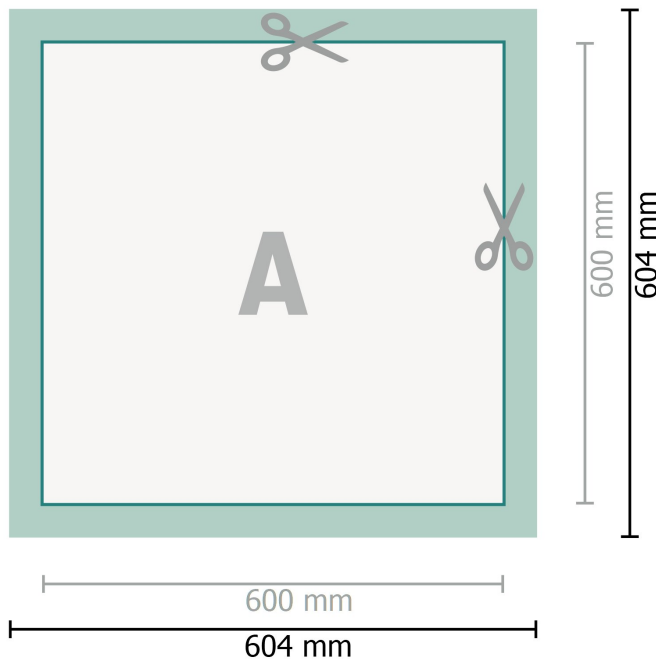

Magnetic signs, 60 x 60 cm

Dataformat (incl. 2 mm bleed):

60,4 x 60,4 cm

bleed:

2 mm

Trimmed size:

60 x 60 cm

Safety margin:

4 mm

Maintaining space between the text/information and the edge of the trimmed format prevents undesirable cuts.

Explanation of symbols

 Bleed

 Reading direction

 Trimmed size

 Data format

 We will cut/perforate your product here

Please note:

Allow for trim allowance and safety margin according to instructions.

Arrange background graphics, images or graphics up to the edge of the data format.

Tolerances may occur during production due to cutting, punching and folding processes.