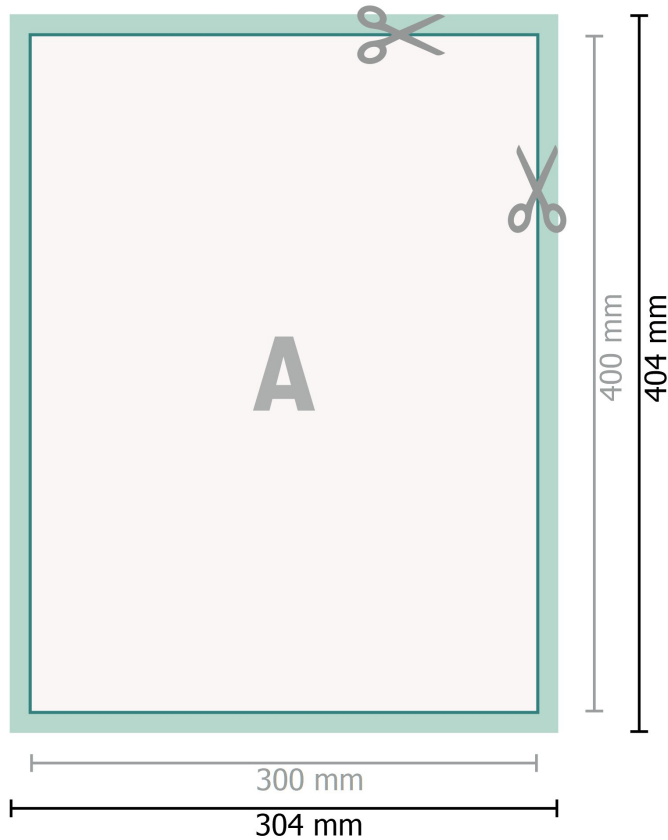

Magnetic signs, 30 x 40 cm

Dataformat (incl. 2 mm bleed):

30,4 x 40,4 cm

bleed:

2 mm

Trimmed size:

30 x 40 cm

Safety margin:

4 mm

Maintaining space between the text/information and the edge of the trimmed format prevents undesirable cuts.

Explanation of symbols

 Bleed

 Reading direction

 Trimmed size

 Data format

 We will cut/perforate your product here

Please note:

Allow for trim allowance and safety margin according to instructions.

Arrange background graphics, images or graphics up to the edge of the data format.

Tolerances may occur during production due to cutting, punching and folding processes.