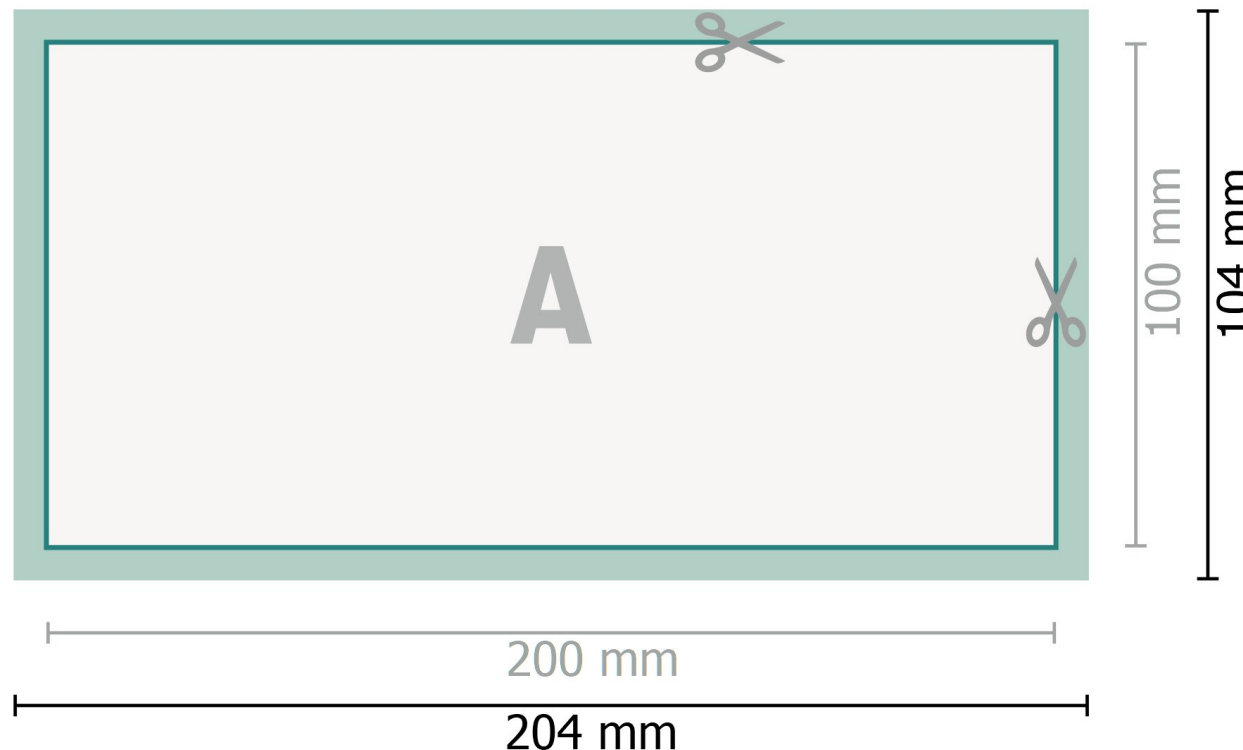

Datasheet

Magnetic signs, 20 x 10 cm

Dataformat (incl. 2 mm bleed):
20,4 x 10,4 cm

bleed:
2 mm

Trimmed size:
20 x 10 cm

Safety margin:
4 mm
Maintaining space between the text/information and the edge of the trimmed format prevents undesirable cuts.

Explanation of symbols

-  Bleed
-  Reading direction
-  Trimmed size
-  Data format
-  We will cut/perforate your product here

Please note:

Allow for trim allowance and safety margin according to instructions.

Arrange background graphics, images or graphics up to the edge of the data format.

Tolerances may occur during production due to cutting, punching and folding processes.

Printing data: Instructions and templates can be found under the menu item *Printing data at*