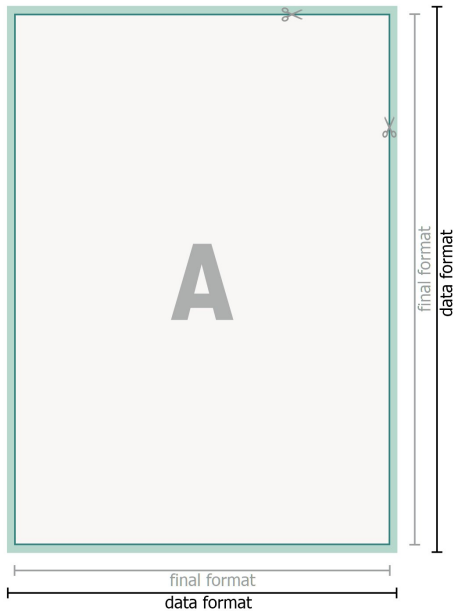

Magnetic signs, Free format selection

free format selection

bleed:

2 mm

Safety margin:

4 mm

Maintaining space between the text/information and the edge of the trimmed format prevents undesirable cuts.

Explanation of symbols

 Bleed

 Reading direction

 Trimmed size

 Data format

 We will cut/perforate your product here

Please note:

Allow for trim allowance and safety margin according to instructions.

Arrange background graphics, images or graphics up to the edge of the data format.

Tolerances may occur during production due to cutting, punching and folding processes.

Printing data: Instructions and templates can be found under the menu item *Printing data* at www.onlineprinters.ie