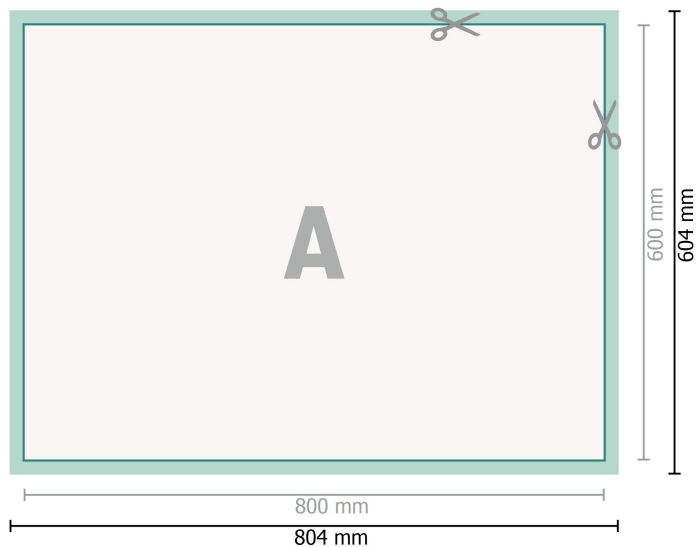

Datasheet

Magnetic signs, 80 x 60 cm

Dataformat (incl. 2 mm bleed):
80,4 x 60,4 cm

bleed:
2 mm

Trimmed size:
80 x 60 cm

Safety margin:
4 mm
Maintaining space between the text/information and the edge of the trimmed format prevents undesirable cuts.

Explanation of symbols

-  Bleed
-  Reading direction
-  Trimmed size
-  Data format
-  We will cut/perforate your product here

Please note:

Allow for trim allowance and safety margin according to instructions.

Arrange background graphics, images or graphics up to the edge of the data format.

Tolerances may occur during production due to cutting, punching and folding processes.

Printing data: Instructions and templates can be found under the menu item *Printing data at*