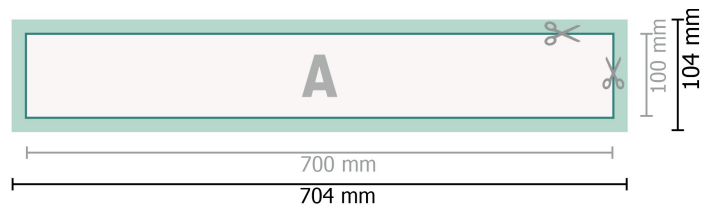

Datasheet

Magnetic signs, 70 x 10 cm

Dataformat (incl. 2 mm bleed):
70,4 x 10,4 cm

bleed:
2 mm

Trimmed size:
70 x 10 cm

Safety margin:
4 mm

Maintaining space between the text/information and the edge of the trimmed format prevents undesirable cuts.

Explanation of symbols

-  Bleed
-  Reading direction
-  Trimmed size
-  Data format
-  We will cut/perforate your product here

Please note:

Allow for trim allowance and safety margin according to instructions.

Arrange background graphics, images or graphics up to the edge of the data format.

Tolerances may occur during production due to cutting, punching and folding processes.

Printing data: Instructions and templates can be found under the menu item *Printing data at*