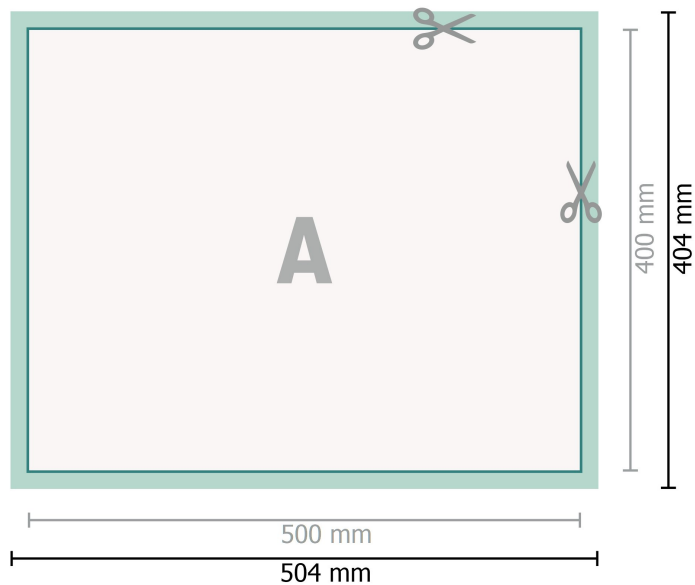

Datasheet

Magnetic signs, 50 x 40 cm

Dataformat (incl. 2 mm bleed):
50,4 x 40,4 cm

bleed:
2 mm

Trimmed size:
50 x 40 cm

Safety margin:
4 mm
Maintaining space between the text/information and the edge of the trimmed format prevents undesirable cuts.

Explanation of symbols

-  Bleed
-  Reading direction
-  Trimmed size
-  Data format
-  We will cut/perforate your product here

Please note:

Allow for trim allowance and safety margin according to instructions.

Arrange background graphics, images or graphics up to the edge of the data format.

Tolerances may occur during production due to cutting, punching and folding processes.

Printing data: Instructions and templates can be found under the menu item *Printing data at*